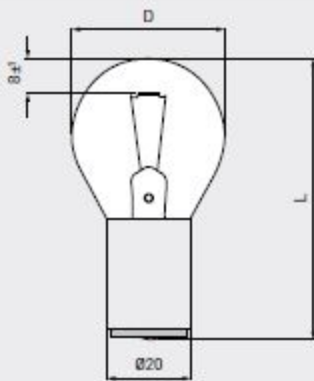

00843029

00843057

Article no.	Description	V	W	Am- perage	Cap	Bulb diameter D mm	Total length L max. mm	Light centre length LCL mm	Lumino- us flux lm	Average life h	Individual life h	Burning position	PU
00843029	6V 30W BA20d 35x67 clear	6	30		Ba20d/26	35	67	9*	450	300		h105	
00843030	6V 30W BA20d 35x60 clear	6	30		Ba20d/23	35	60	9*	400	300		h105	
00843031	6V 30W S20s	6	30		S20s/28	35	65	8*	580	100			
00843165	12V 50W BA20d	12	50		BA20d	35	69	39.5	1,200	50			
00843057	12V 60W BA20d	12	60		BA20d	35	64.2	9*	1,200	100			

* distance between filament and bulb dome