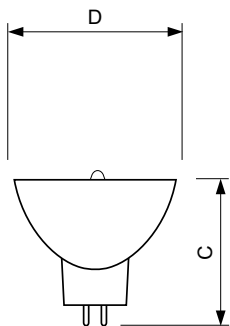

| Mechanical and Housing | |
|------------------------|----------------|
| Bulb Material | Quartz-UV Open |
| Reflector Finish | Smooth |
| Bulb Shape | R35 [R 35mm] |

| Product Data | |
|---------------------------------|-------------------------|
| Full product code | 871869668993600 |
| Order product name | 13528 15W GZ4 6V 1CT/24 |
| Order code | 923883810105 |
| Numerator - Quantity Per Pack | 1 |
| Numerator - Packs per outer box | 24 |
| Material Nr. (12NC) | 923883810105 |
| Full product name | 13528 15W GZ4 6V 1CT/24 |

Halogen reflector

| | |
|------------------------|---------------|
| EAN/UPC - Case | 8718696689943 |
| EAN/UPC - Product/Case | 8718696689936 |

Dimensional drawing

| Product | D (max) | C (max) |
|-------------------------|---------|---------|
| 13528 15W GZ4 6V 1CT/24 | 35 mm | 42 mm |