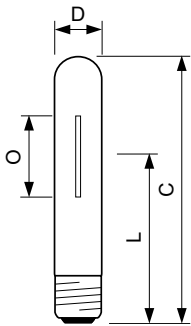

MASTER SON-T APIA Plus Xtra

MST SON-T APIA Plus Xtra 400W E40 1SL/12

High Pressure Sodium lamp with clear tubular outer bulb shape, high output and longest reliable lifetime

Warnings and Safety

- Control gear must include end-of-life protection (IEC60662, IEC 62035)
- HF gear must comply with Philips LDi guideline
- A lamp breaking is extremely unlikely to have any impact on your health. If a lamp breaks, ventilate the room for 30 minutes and remove the parts, preferably with gloves. Put them in a sealed plastic bag and take it to your local waste facilities for recycling. Do not use a vacuum cleaner.

Product data

General Information		Operating and Electrical	
Cap-Base	E40 [E40]	Power Consumption	397.0 W
Operating Position	UNIVERSAL [Any or Universal (U)]	Voltage (Nom)	98 V
Flux measurement reference	Sphere	Voltage (Nom)	98 V
Life to 50% Failures (Nom)	45,000 hour(s)		
Light Technical		Controls and Dimming	
Color Code	- [Not Specified]	Dimmable	Yes
Luminous Flux	55,400 lumen		
Chromaticity Coordinate X (Nom)	0.535	Mechanical and Housing	
Chromaticity Coordinate Y (Nom)	0.42	Bulb Finish	Clear
Correlated Color Temperature (Nom)	2000 K	Bulb Shape	T46 [T 46mm]
Luminous Efficacy (rated) (Nom)	140 lm/W		
Color rendering index (CRI)	-	Approval and Application	
		Energy Efficiency Class	E
		Mercury (Hg) Content (Max)	19.6 mg
		Mercury (Hg) Content (Nom)	19.6 mg

Product	D (max)	O	L	C (max)
MST SON-T APIA Plus Xtra 400W E40 1SL/12	48 mm	83 mm	175 mm	283 mm

Photometric data

Light Distribution Diagram - MST SON-T APIA Plus Xtra 400W E40 1SL/12

Spectral Power Distribution Colour - MST SON-T APIA Plus Xtra 400W E40 1SL/12