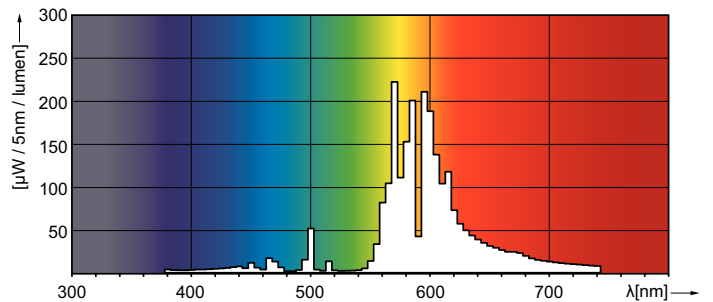

Spectral Power Distribution Colour - MST SON-T APIA Plus Xtra 400W E40 1SL/12