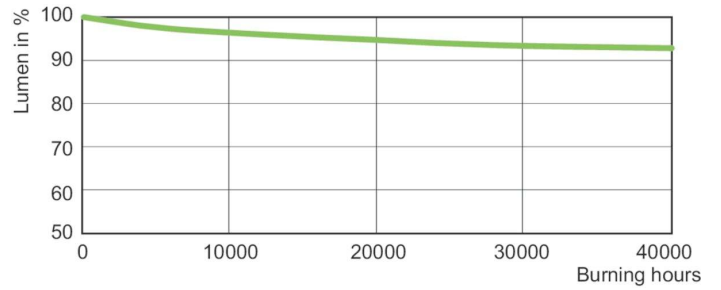

MASTER SON-T APIA Plus Xtra

Lifetime

Life Expectancy Diagram - MST SON-T APIA Plus Xtra 400W E40 1SL/12

Lumen Maintenance Diagram - MST SON-T APIA Plus Xtra 400W E40 1SL/12