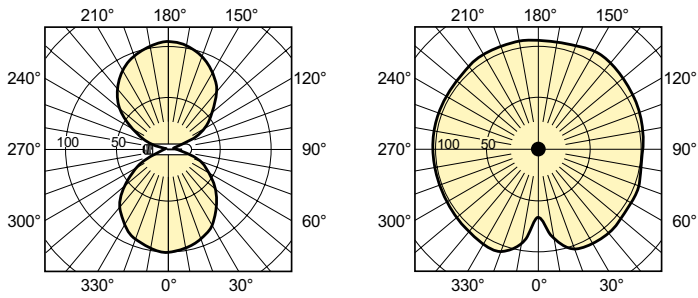

Product data

General Information		Operating and Electrical	
Cap-Base	E40 [E40]	Power Consumption	397.0 W
Operating Position	UNIVERSAL [Any or Universal (U)]	Voltage (Nom)	98 V
Flux measurement reference	Sphere	Voltage (Nom)	98 V
Life to 50% Failures (Nom)	45,000 hour(s)		
Light Technical		Controls and Dimming	
Color Code	- [Not Specified]	Dimmable	Yes
Luminous Flux	55,400 lumen		
Chromaticity Coordinate X (Nom)	0.535	Mechanical and Housing	
Chromaticity Coordinate Y (Nom)	0.42	Bulb Finish	Clear
Correlated Color Temperature (Nom)	2000 K	Bulb Shape	T46 [T 46mm]
Luminous Efficacy (rated) (Nom)	140 lm/W		
Color rendering index (CRI)	-	Approval and Application	
		Energy Efficiency Class	E
		Mercury (Hg) Content (Max)	19.6 mg
		Mercury (Hg) Content (Nom)	19.6 mg

Product	D (max)	O	L	C (max)
MST SON-T APIA Plus Xtra 400W E40 1SL/12	48 mm	83 mm	175 mm	283 mm

Photometric data

Light Distribution Diagram - MST SON-T APIA Plus Xtra 400W E40 1SL/12

Spectral Power Distribution Colour - MST SON-T APIA Plus Xtra 400W E40 1SL/12