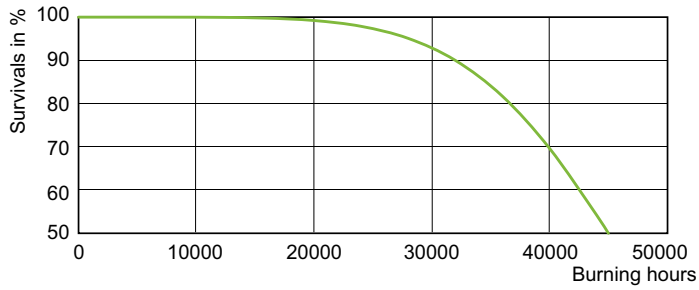

MASTER SON-T APIA Plus Xtra

Lifetime

Life Expectancy Diagram - MST SON-T APIA Plus Xtra 400W E40 1SL/12

Lumen Maintenance Diagram - MST SON-T APIA Plus Xtra 400W E40 1SL/12