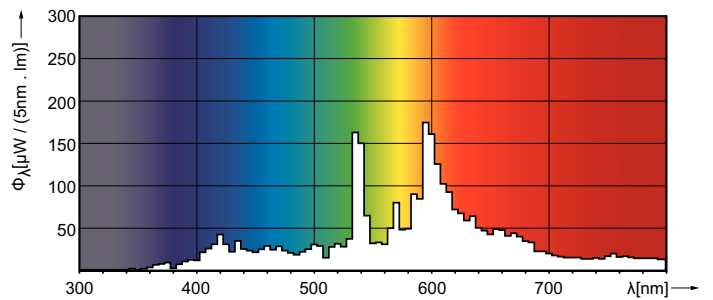

Light Distribution Diagram - MASTERC CDM-T 35W/830 G12 1CT/12

Spectral Power Distribution Colour - MASTERC CDM-T 35W/830 G12 1CT/12