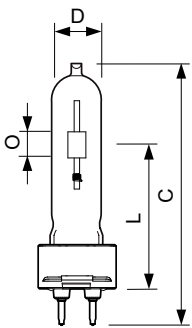

MASTERColour CDM-T

MASTERC CDM-T 35W/830 G12 1CT/12

Range of single-ended, compact, high-efficiency, discharge lamps with a stable color over lifetime and a crisp, sparkling light

Warnings and Safety

- Use only in totally enclosed luminaire, even during testing (IEC61167, IEC 62035, IEC60598)
- The luminaire must be able to contain hot lamp parts if the lamp ruptures
- Control gear must include end-of-life protection (IEC61167, IEC 62035)
- Lamps may use electronic or electromagnetic control gear, except 35W/942 and 20W lamps, which must use electronic control gear.
- A lamp breaking is extremely unlikely to have any impact on your health. If a lamp breaks, ventilate the room for 30 minutes and remove the parts, preferably with gloves. Put them in a sealed plastic bag and take it to your local waste facilities for recycling. Do not use a vacuum cleaner.

Product data

General Information	
Cap-Base	G12 [G12]
Operating Position	UNIVERSAL [Any or Universal (U)]
Flux measurement reference	Sphere
Life to 50% Failures (Nom)	12,000 hour(s)
Light Technical	
Color Code	830 [CCT of 3000K]
Luminous Flux	3,100 lumen
Color Designation	Warm White (WW)
Chromaticity Coordinate X (Nom)	0.434
Chromaticity Coordinate Y (Nom)	0.398
Correlated Color Temperature (Nom)	3000 K

MASTERC colour CDM-T

Bulb Shape	T19 [T 19mm]
Approval and Application	
Energy Efficiency Class	G
Mercury (Hg) Content (Max)	3.2 mg
Mercury (Hg) Content (Nom)	3.1 mg
Energy Consumption kWh/1000 h	40 kWh
EPREL Registration Number	473333
Product Data	
Full product code	871150019697215

Dimensional drawing

Product	D (max)	D	O	L (min)	L (max)	L	C (max)
MASTERC CDM-T 35W/830 G12 1CT/12	20 mm	0.75 inch	5 mm	55 mm	57 mm	56 mm	103 mm

Photometric data

Light Distribution Diagram - MASTERC CDM-T 35W/830 G12 1CT/12