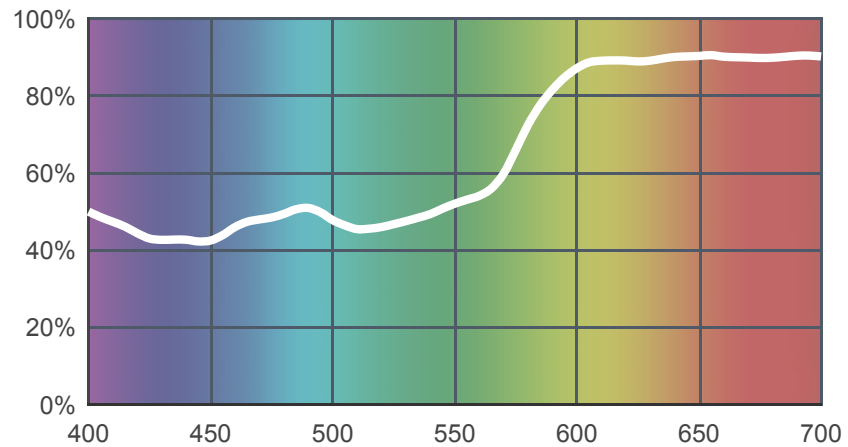

004 Medium Bastard Amber

[View on leefilters.com](#) / [Find a Dealer](#)

Naturally enhances skin tones.

	Source C 6774K	Tungsten 3200K
Transmission Y	64.1%	65.5%
x	0.37	0.488
y	0.335	0.391
Absorption	0.19	0.18

Light transmitted (Y%)
for each colour
wavelength (nm)

Dimming Source Preview

Available as a **High Temperature** filter. Created by **Henrik Hambro** as a part of The Designer Series.

Rolls:

- **1" Core** 7.62m x 1.22m (25' x 48")
- **2" Core** 7.62m x 1.22m (25' x 48")
- **High Temperature** 4m x 1.17m (13' x 46")
- **Quick Roll** Length 7.62m (25') x any width between 2.5cm - 1.17m (1" x 48")

Sheets:

- **Full Sheet** 1.22m x 0.53m (48" x 21")
USA: Full Sheets by special order only.
- **Half Sheet** 0.61m x 0.53m (24" x 21")
- **High Temperature** 0.56m x 0.53m (22" x 21")

Pre-Cut Packs:

- Not available in a pack