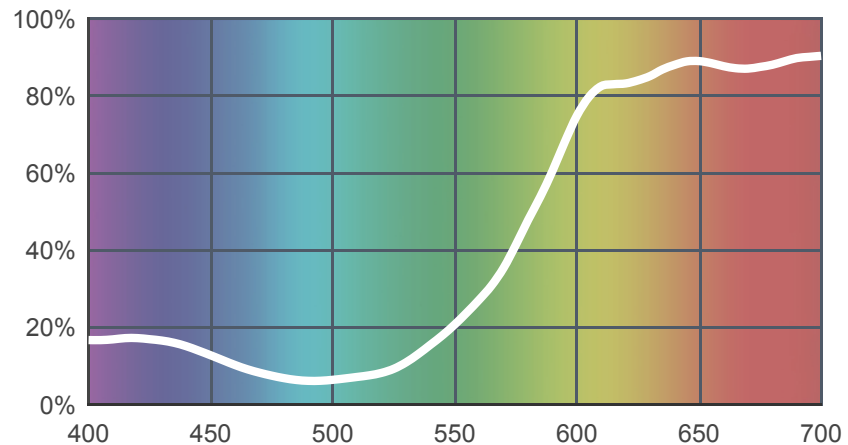

008 Dark Salmon

[View on leefilters.com](#) / [Find a Dealer](#)

Enhances dark skin tones, sunsets, ballroom sets.

	Source C 6774K	Tungsten 3200K
Transmission Y	35.4%	43%
x	0.498	0.58
y	0.347	0.374
Absorption	0.45	0.37

Light transmitted (Y%)
for each colour
wavelength (nm)

Dimming Source Preview

Available as a **High Temperature** filter. Created by **Jakob Holst** as a part of The Designer Series.

Rolls:

- **1" Core** 7.62m x 1.22m (25' x 48")
- **2" Core** 7.62m x 1.22m (25' x 48")
- **High Temperature** 4m x 1.17m (13' x 46")
- **Quick Roll** Length 7.62m (25') x any width between 2.5cm - 1.17m (1" x 48")

Sheets:

- **Full Sheet** 1.22m x 0.53m (48" x 21")
USA: Full Sheets by special order only.
- **Half Sheet** 0.61m x 0.53m (24" x 21")
- **High Temperature** 0.56m x 0.53m (22" x 21")

Pre-Cut Packs:

- Not available in a pack