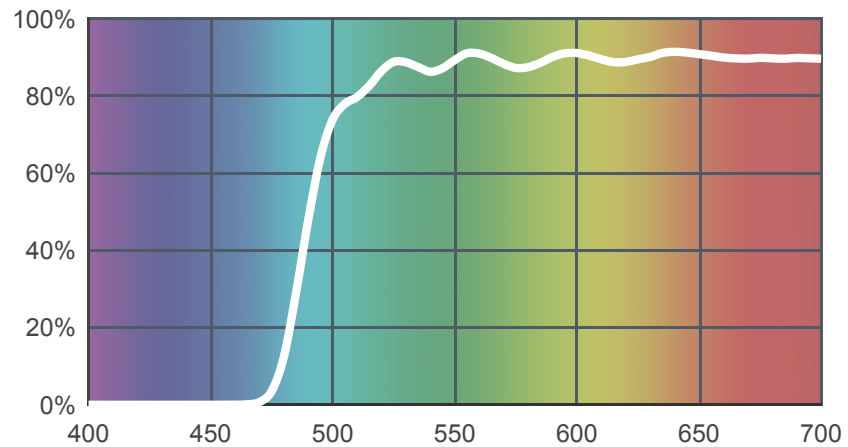

010 Medium Yellow

[View on leefilters.com](http://leefilters.com) / [Find a Dealer](#)

A pure bright yellow. Great for special effects and accents. Use with caution in acting areas.

	Source C 6774K	Tungsten 3200K
Transmission Y	86.5%	88.1%
x	0.426	0.492
y	0.509	0.479
Absorption	0.06	0.06

Light transmitted (Y%)
for each colour
wavelength (nm)

Dimming Source Preview

Available as a **High Temperature** filter. Created by **Jakob Holst** as a part of The Designer Series.

Rolls:

- **1" Core** 7.62m x 1.22m (25' x 48")
- **2" Core** 7.62m x 1.22m (25' x 48")
- **High Temperature** 4m x 1.17m (13' x 46")
- **Quick Roll** Length 7.62m (25') x any width between 2.5cm - 1.17m (1" x 48")

Sheets:

- **Full Sheet** 1.22m x 0.53m (48" x 21")
USA: Full Sheets by special order only.
- **Half Sheet** 0.61m x 0.53m (24" x 21")
- **High Temperature** 0.56m x 0.53m (22" x 21")

Pre-Cut Packs:

- **Colour Effects Pack**