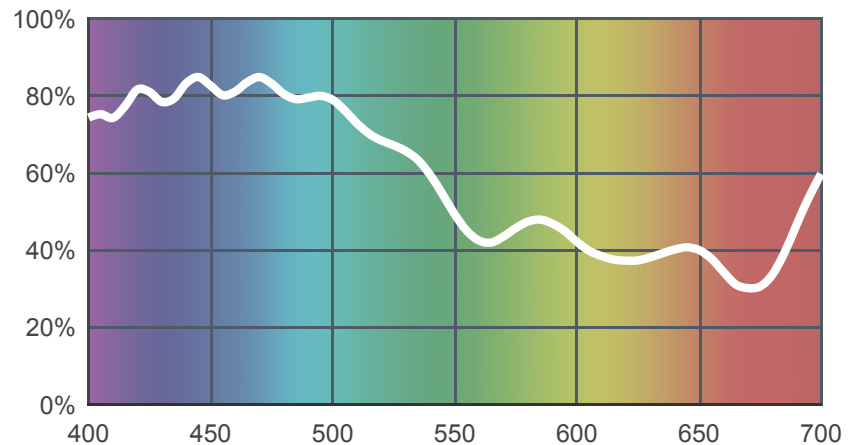

063 Pale Blue

[View on leefilters.com](#) / [Find a Dealer](#)

Cool front light wash, good for creating an overcast look for cold weather.

	Source C 6774K	Tungsten 3200K
Transmission Y	54.4%	52%
x	0.252	0.358
y	0.27	0.376
Absorption	0.26	0.28

Light transmitted (Y%)
for each colour
wavelength (nm)

Dimming Source Preview

Available as a **High Temperature** filter.

Rolls:

- **1" Core** 7.62m x 1.22m (25' x 48")
- **2" Core** 7.62m x 1.22m (25' x 48")
- **High Temperature** 4m x 1.17m (13' x 46")
- **Quick Roll** Length 7.62m (25') x any width between 2.5cm - 1.17m (1" x 48")

Sheets:

- **Full Sheet** 1.22m x 0.53m (48" x 21")
USA: Full Sheets by special order only.
- **Half Sheet** 0.61m x 0.53m (24" x 21")
- **High Temperature** 0.56m x 0.53m (22" x 21")

Pre-Cut Packs:

- **Light Tint Pack**
- **Inspiration Pack 2**