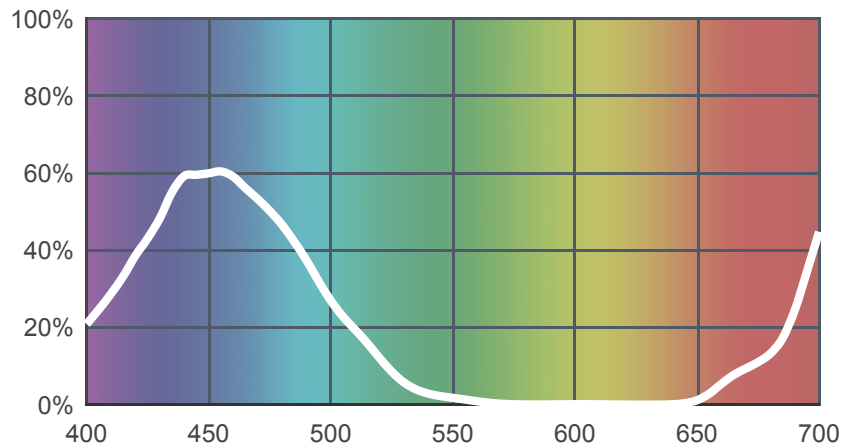

079 Just Blue

[View on leefilters.com](http://leefilters.com) / [Find a Dealer](#)

A good colour mixing blue.
Great for cyclorama lighting.

	Source C 6774K	Tungsten 3200K
Transmission Y	5.6%	4.3%
x	0.145	0.153
y	0.072	0.139
Absorption	1.25	1.36

Light transmitted (Y%)
for each colour
wavelength (nm)

Dimming Source Preview

Available as a **High Temperature** filter.

Rolls:

- **1" Core** 7.62m x 1.22m (25' x 48")
- **2" Core** 7.62m x 1.22m (25' x 48")
- **High Temperature** 4m x 1.17m (13' x 46")
- **Quick Roll** Length 7.62m (25') x any width between 2.5cm - 1.17m (1" x 48")

Sheets:

- **Full Sheet** 1.22m x 0.53m (48" x 21")
USA: Full Sheets by special order only.
- **Half Sheet** 0.61m x 0.53m (24" x 21")
- **High Temperature** 0.56m x 0.53m (22" x 21")

Pre-Cut Packs:

- Not available in a pack