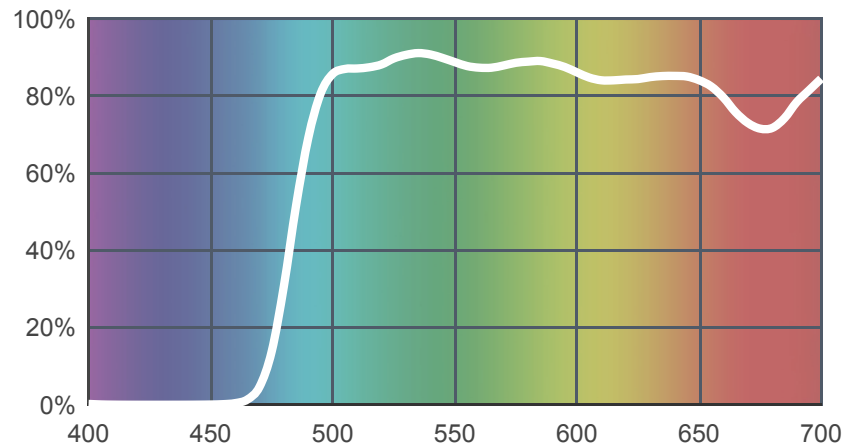

100 Spring Yellow

[View on leefilters.com](#) / [Find a Dealer](#)

A sunlight wash - use with gobos, disco and dark skin tones.

	Source C 6774K	Tungsten 3200K
Transmission Y	84.2%	86.5%
x	0.41	0.479
y	0.502	0.481
Absorption	0.07	0.06

Light transmitted (Y%)
for each colour
wavelength (nm)

Dimming Source Preview

Rolls:

- **1" Core** 7.62m x 1.22m (25' x 48")
- **2" Core** 7.62m x 1.22m (25' x 48")
- **Quick Roll** Length 7.62m (25') x any width between 2.5cm - 1.17m (1" x 48")

Sheets:

- **Full Sheet** 1.22m x 0.53m (48" x 21")
USA: Full Sheets by special order only.
- **Half Sheet** 0.61m x 0.53m (24" x 21")

Pre-Cut Packs:

- **Tint Pack**