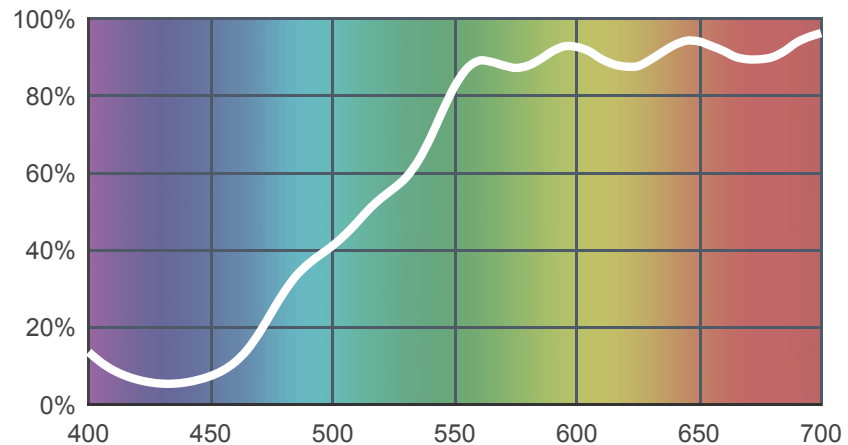

102 Light Amber

[View on leefilters.com](#) / [Find a Dealer](#)

A warm yellow colour. Great for candlelight or warm bright sunlight effects.

	Source C 6774K	Tungsten 3200K
Transmission Y	75.1%	78%
x	0.434	0.505
y	0.44	0.45
Absorption	0.12	0.11

Light transmitted (Y%)
for each colour
wavelength (nm)

Dimming Source Preview

Created by **Henrik Hambro** as a part of The Designer Series.

Rolls:

- **1" Core** 7.62m x 1.22m (25' x 48")
- **2" Core** 7.62m x 1.22m (25' x 48")
- **Quick Roll** Length 7.62m (25') x any width between 2.5cm - 1.17m (1" x 48")

Sheets:

- **Full Sheet** 1.22m x 0.53m (48" x 21")
USA: Full Sheets by special order only.
- **Half Sheet** 0.61m x 0.53m (24" x 21")

Pre-Cut Packs:

- Not available in a pack

LEE Filters