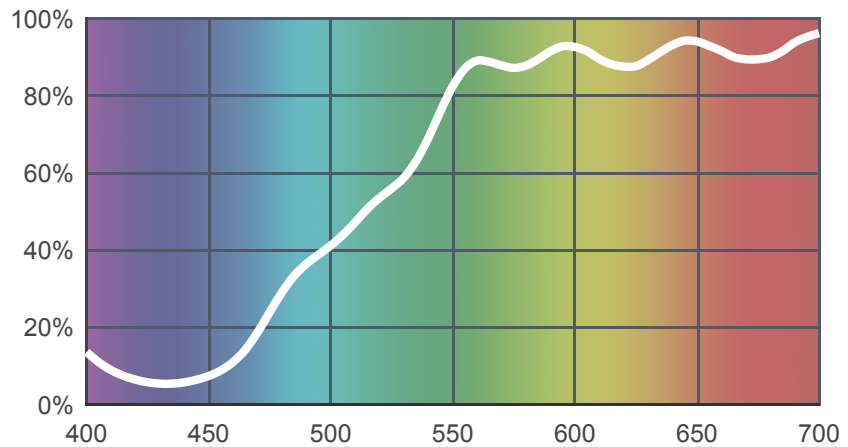

102 Light Amber

[View on leefilters.com](#) / [Find a Dealer](#)

A warm yellow colour. Great for candlelight or warm bright sunlight effects.

	Source C 6774K	Tungsten 3200K
Transmission Y	75.1%	78%
x	0.434	0.505
y	0.44	0.45
Absorption	0.12	0.11

Light transmitted (Y%)
for each colour
wavelength (nm)

Dimming Source Preview

Rolls:

- **1" Core** 7.62m x 1.22m (25' x 48")
- **2" Core** 7.62m x 1.22m (25' x 48")
- **Quick Roll** Length 7.62m (25') x any width between 2.5cm - 1.17m (1" x 48")

Sheets:

- **Full Sheet** 1.22m x 0.53m (48" x 21")
USA: Full Sheets by special order only.
- **Half Sheet** 0.61m x 0.53m (24" x 21")

Pre-Cut Packs:

- Not available in a pack