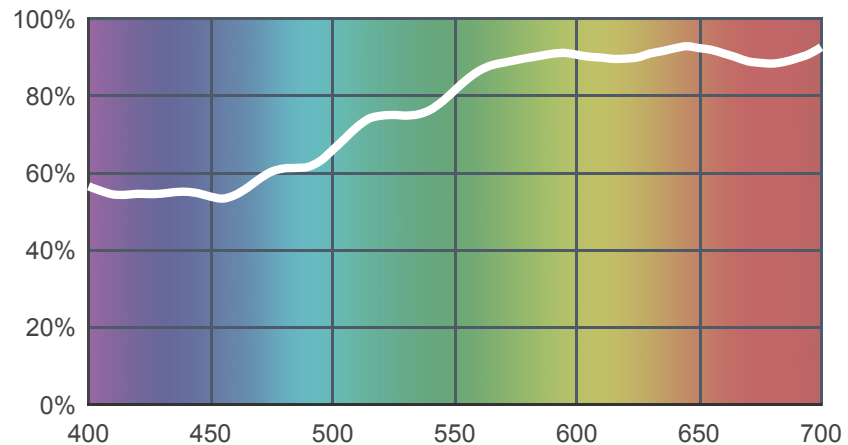

103 Straw

[View on leefilters.com](#) / [Find a Dealer](#)

Pale sunlight through a window and a good warm winter effect.

	Source C 6774K	Tungsten 3200K
Transmission Y	81.6%	84.8%
x	0.336	0.458
y	0.359	0.416
Absorption	0.09	0.07

Light transmitted (Y%)
for each colour
wavelength (nm)

Dimming Source Preview

Rolls:

- **1" Core** 7.62m x 1.22m (25' x 48")
- **2" Core** 7.62m x 1.22m (25' x 48")
- **Quick Roll** Length 7.62m (25') x any width between 2.5cm - 1.17m (1" x 48")

Sheets:

- **Full Sheet** 1.22m x 0.53m (48" x 21")
USA: Full Sheets by special order only.
- **Half Sheet** 0.61m x 0.53m (24" x 21")

Pre-Cut Packs:

- **Light Tint Pack**

LEE Filters