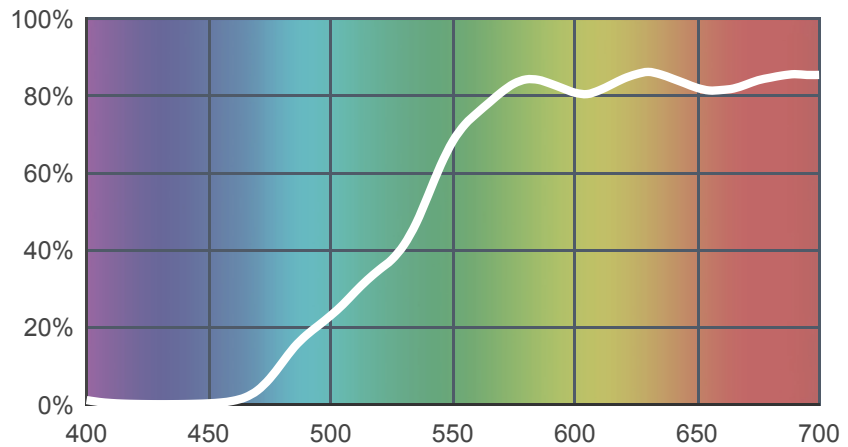

# 104 Deep Amber

[View on leefilters.com](http://leefilters.com) / [Find a Dealer](#)

Good for sunlight effect, accents and side light. Be careful of skin tones under the reddish tint of this colour.

	Source C 6774K	Tungsten 3200K
Transmission Y	63.9%	73%
x	0.496	0.532
y	0.462	0.451
Absorption	0.19	0.14

Light transmitted (Y%)  
for each colour  
wavelength (nm)

### Rolls:

- **1" Core** 7.62m x 1.22m (25' x 48")
- **2" Core** 7.62m x 1.22m (25' x 48")
- **Quick Roll** Length 7.62m (25') x any width between 2.5cm - 1.17m (1" x 48")

### Sheets:

- **Full Sheet** 1.22m x 0.53m (48" x 21")  
USA: Full Sheets by special order only.
- **Half Sheet** 0.61m x 0.53m (24" x 21")