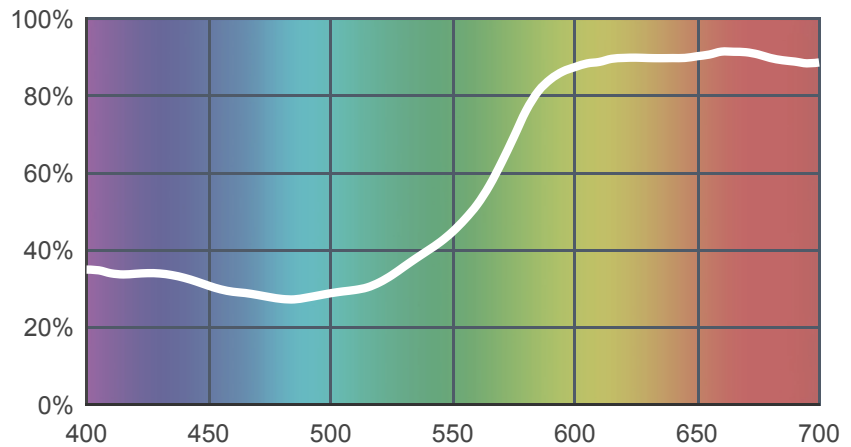

# 108 English Rose

[View on leefilters.com](#) / [Find a Dealer](#)

Warm tint wash. Dark flesh tones and softer skin tones.

	Source C 6774K	Tungsten 3200K
Transmission Y	57.1%	61.5%
x	0.412	0.515
y	0.352	0.397
Absorption	0.24	0.21

Light transmitted (Y%)  
for each colour  
wavelength (nm)

### Rolls:

- **1" Core** 7.62m x 1.22m (25' x 48")
- **2" Core** 7.62m x 1.22m (25' x 48")
- **Quick Roll** Length 7.62m (25') x any width between 2.5cm - 1.17m (1" x 48")

### Sheets:

- **Full Sheet** 1.22m x 0.53m (48" x 21")  
USA: Full Sheets by special order only.
- **Half Sheet** 0.61m x 0.53m (24" x 21")