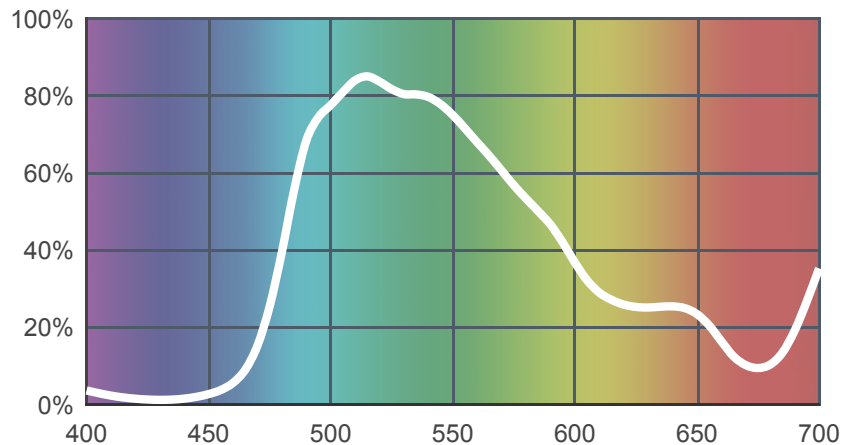

121 LEE Green

[View on leefilters.com](http://leefilters.com) / [Find a Dealer](#)

Good for dense foliage, tropical jungle or woodland effect.

	Source C 6774K	Tungsten 3200K
Transmission Y	64%	58%
x	0.302	0.392
y	0.534	0.53
Absorption	0.19	0.24

Light transmitted (Y%)
for each colour
wavelength (nm)

Dimming Source Preview

Available as a **High Temperature** filter.

Rolls:

- **1" Core** 7.62m x 1.22m (25' x 48")
- **2" Core** 7.62m x 1.22m (25' x 48")
- **High Temperature** 4m x 1.17m (13' x 46")
- **Quick Roll** Length 7.62m (25') x any width between 2.5cm - 1.17m (1" x 48")

Sheets:

- **Full Sheet** 1.22m x 0.53m (48" x 21")
USA: Full Sheets by special order only.
- **Half Sheet** 0.61m x 0.53m (24" x 21")
- **High Temperature** 0.56m x 0.53m (22" x 21")

Pre-Cut Packs:

- Not available in a pack