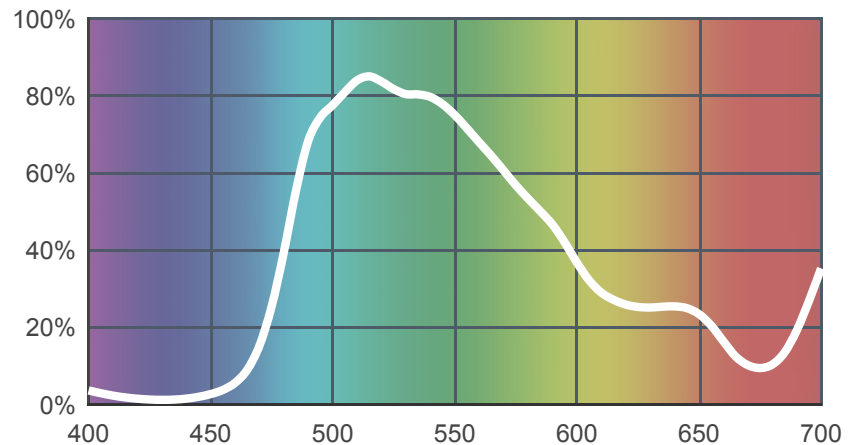

121 LEE Green

[View on leefilters.com](http://leefilters.com) / [Find a Dealer](#)

Good for dense foliage, tropical jungle or woodland effect.

	Source C 6774K	Tungsten 3200K
Transmission Y	64%	58%
x	0.302	0.392
y	0.534	0.53
Absorption	0.19	0.24

Light transmitted (Y%)
for each colour
wavelength (nm)

Dimming Source Preview

Available as a **High Temperature** filter.

Rolls:

- **1" Core** 7.62m x 1.22m (25' x 48")
- **2" Core** 7.62m x 1.22m (25' x 48")
- **High Temperature** 4m x 1.17m (13' x 46")
- **Quick Roll** Length 7.62m (25') x any width between 2.5cm - 1.17m (1" x 48")

Sheets:

- **Full Sheet** 1.22m x 0.53m (48" x 21")
USA: Full Sheets by special order only.
- **Half Sheet** 0.61m x 0.53m (24" x 21")
- **High Temperature** 0.56m x 0.53m (22" x 21")

Pre-Cut Packs:

- Not available in a pack