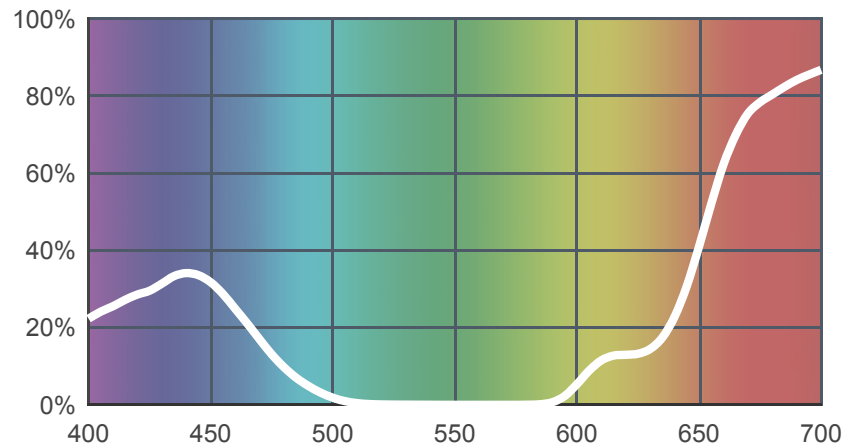

126 Mauve

[View on leefilters.com](#) / [Find a Dealer](#)

Good for backlighting. Dark magenta / purple adds drama and mood.

	Source C 6774K	Tungsten 3200K
Transmission Y	4.1%	5%
x	0.287	0.463
y	0.082	0.18
Absorption	1.39	1.3

Light transmitted (Y%)
for each colour
wavelength (nm)

Dimming Source Preview

Rolls:

- **1" Core** 7.62m x 1.22m (25' x 48")
- **2" Core** 7.62m x 1.22m (25' x 48")
- **Quick Roll** Length 7.62m (25') x any width between 2.5cm - 1.17m (1" x 48")

Sheets:

- **Full Sheet** 1.22m x 0.53m (48" x 21")
USA: Full Sheets by special order only.
- **Half Sheet** 0.61m x 0.53m (24" x 21")

Pre-Cut Packs:

- **Original Pack**
- **Master Location Pack**
- **Saturates Pack**