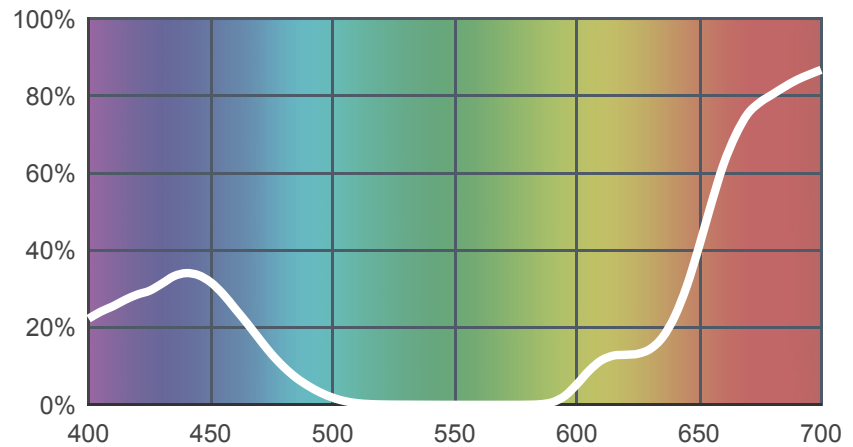

# 126 Mauve

[View on leefilters.com](#) / [Find a Dealer](#)

Good for backlighting. Dark magenta / purple adds drama and mood.

	Source C 6774K	Tungsten 3200K
Transmission Y	4.1%	5%
x	0.287	0.463
y	0.082	0.18
Absorption	1.39	1.3

Light transmitted (Y%)  
for each colour  
wavelength (nm)

### Rolls:

- **1" Core** 7.62m x 1.22m (25' x 48")
- **2" Core** 7.62m x 1.22m (25' x 48")
- **Quick Roll** Length 7.62m (25') x any width between 2.5cm - 1.17m (1" x 48")

### Sheets:

- **Full Sheet** 1.22m x 0.53m (48" x 21")  
USA: Full Sheets by special order only.
- **Half Sheet** 0.61m x 0.53m (24" x 21")