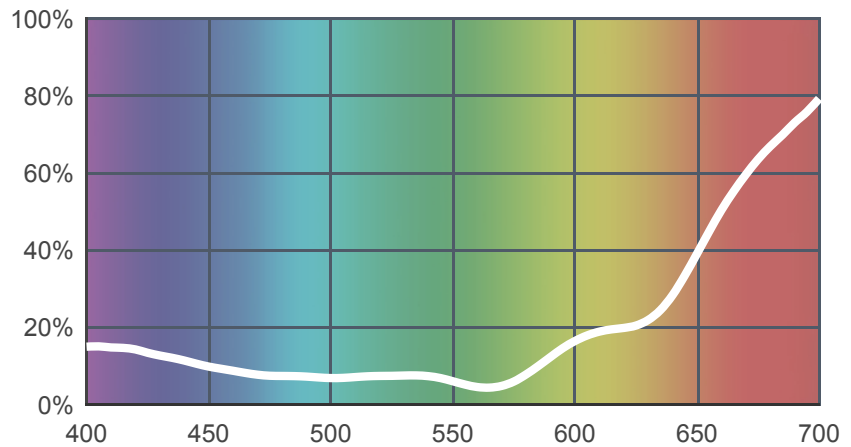

127 Smokey Pink

[View on leefilters.com](#) / [Find a Dealer](#)

Good for cycloramas, set lighting and discos.

	Source C 6774K	Tungsten 3200K
Transmission Y	12%	11.8%
x	0.397	0.53
y	0.265	0.34
Absorption	0.92	0.93

Light transmitted (Y%)
for each colour
wavelength (nm)

Dimming Source Preview

Rolls:

- **1" Core** 7.62m x 1.22m (25' x 48")
- **2" Core** 7.62m x 1.22m (25' x 48")
- **Quick Roll** Length 7.62m (25') x any width between 2.5cm - 1.17m (1" x 48")

Sheets:

- **Full Sheet** 1.22m x 0.53m (48" x 21")
USA: Full Sheets by special order only.
- **Half Sheet** 0.61m x 0.53m (24" x 21")

Pre-Cut Packs:

- **Rock n' Roll Pack 2**

LEE Filters