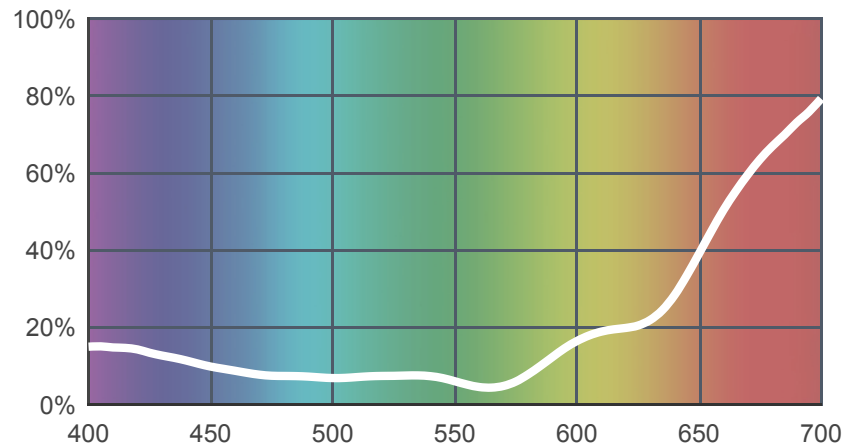

# 127 Smokey Pink

[View on leefilters.com](#) / [Find a Dealer](#)

Good for cycloramas, set lighting and discos.

	Source C 6774K	Tungsten 3200K
Transmission Y	12%	11.8%
x	0.397	0.53
y	0.265	0.34
Absorption	0.92	0.93

Light transmitted (Y%)  
for each colour  
wavelength (nm)

Dimming Source Preview

## Rolls:

- **1" Core** 7.62m x 1.22m (25' x 48")
- **2" Core** 7.62m x 1.22m (25' x 48")
- **Quick Roll** Length 7.62m (25') x any width between 2.5cm - 1.17m (1" x 48")

## Sheets:

- **Full Sheet** 1.22m x 0.53m (48" x 21")  
USA: Full Sheets by special order only.
- **Half Sheet** 0.61m x 0.53m (24" x 21")