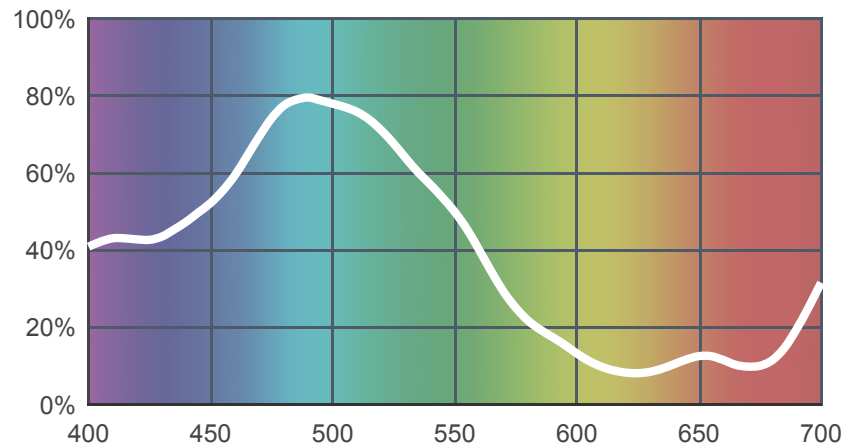

131 Marine Blue

[View on leefilters.com](#) / [Find a Dealer](#)

Good for romantic moonlight.
Often used in ballet and
underwater scenes.

	Source C 6774K	Tungsten 3200K
Transmission Y	41.3%	37%
x	0.199	0.268
y	0.305	0.419
Absorption	0.38	0.43

Light transmitted (Y%)
for each colour
wavelength (nm)

Dimming Source Preview

Rolls:

- **1" Core** 7.62m x 1.22m (25' x 48")
- **2" Core** 7.62m x 1.22m (25' x 48")
- **Quick Roll** Length 7.62m (25') x any width between 2.5cm - 1.17m (1" x 48")

Sheets:

- **Full Sheet** 1.22m x 0.53m (48" x 21")
USA: Full Sheets by special order only.
- **Half Sheet** 0.61m x 0.53m (24" x 21")

Pre-Cut Packs:

- **Tint Pack**

LEE Filters