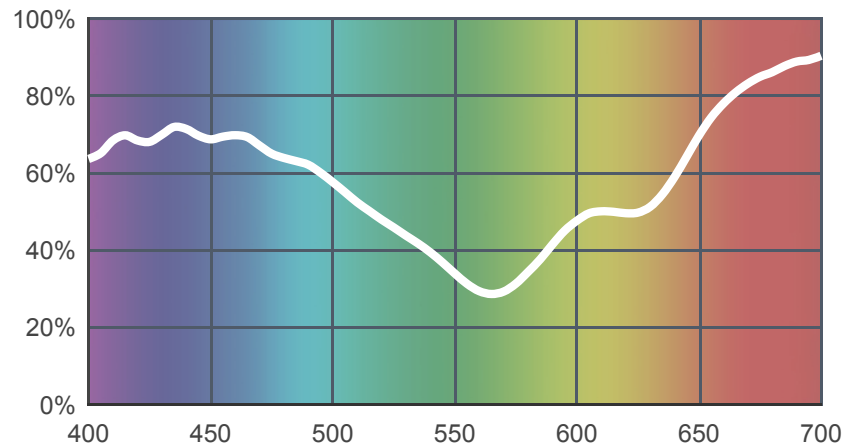

# 136 Pale Lavender

[View on leefilters.com](#) / [Find a Dealer](#)

Great for pantomimes and ballroom sets. Also enhances dark skin tones in follow spots.

	Source C 6774K	Tungsten 3200K
Transmission Y	43.2%	42.8%
x	0.288	0.412
y	0.254	0.348
Absorption	0.36	0.37

Light transmitted (Y%)  
for each colour  
wavelength (nm)

Dimming Source Preview

## Rolls:

- **1" Core** 7.62m x 1.22m (25' x 48")
- **2" Core** 7.62m x 1.22m (25' x 48")
- **Quick Roll** Length 7.62m (25') x any width between 2.5cm - 1.17m (1" x 48")

## Sheets:

- **Full Sheet** 1.22m x 0.53m (48" x 21")  
USA: Full Sheets by special order only.
- **Half Sheet** 0.61m x 0.53m (24" x 21")