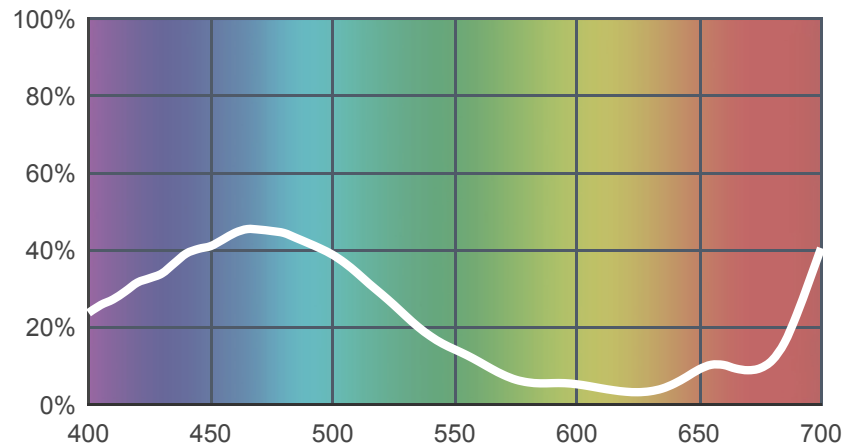

143 Pale Navy Blue

[View on leefilters.com](#) / [Find a Dealer](#)

Great moonlight / night effect.

	Source C 6774K	Tungsten 3200K
Transmission Y	16.2%	13.1%
x	0.17	0.241
y	0.205	0.32
Absorption	0.79	0.88

Light transmitted (Y%)
for each colour
wavelength (nm)

Dimming Source Preview

Rolls:

- **1" Core** 7.62m x 1.22m (25' x 48")
- **2" Core** 7.62m x 1.22m (25' x 48")
- **Quick Roll** Length 7.62m (25') x any width between 2.5cm - 1.17m (1" x 48")

Sheets:

- **Full Sheet** 1.22m x 0.53m (48" x 21")
USA: Full Sheets by special order only.
- **Half Sheet** 0.61m x 0.53m (24" x 21")

Pre-Cut Packs:

- **Inspiration Pack 1**

LEE Filters