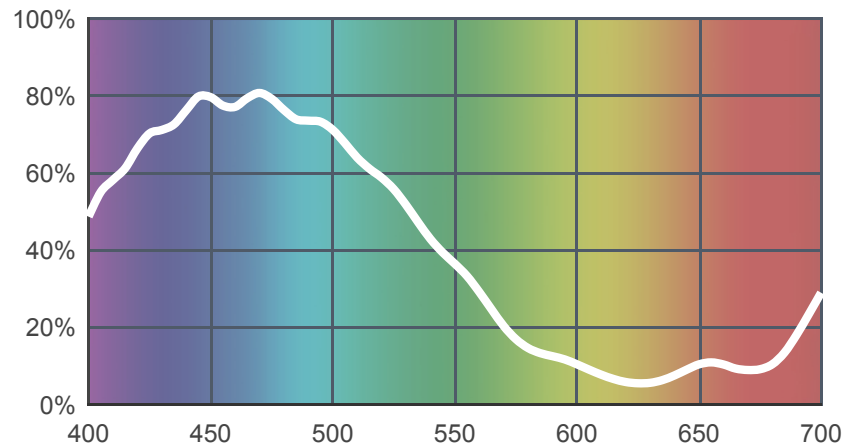

144 No Colour Blue

[View on leefilters.com](http://leefilters.com) / [Find a Dealer](#)

A clean blue with hints of green. Good for moonlight and sidelight.

	Source C 6774K	Tungsten 3200K
Transmission Y	32.4%	28.3%
x	0.183	0.237
y	0.228	0.348
Absorption	0.49	0.55

Light transmitted (Y%)
for each colour
wavelength (nm)

Dimming Source Preview

Rolls:

- **1" Core** 7.62m x 1.22m (25' x 48")
- **2" Core** 7.62m x 1.22m (25' x 48")
- **Quick Roll** Length 7.62m (25') x any width between 2.5cm - 1.17m (1" x 48")

Sheets:

- **Full Sheet** 1.22m x 0.53m (48" x 21")
USA: Full Sheets by special order only.
- **Half Sheet** 0.61m x 0.53m (24" x 21")

Pre-Cut Packs:

- **Original Pack**

LEE Filters