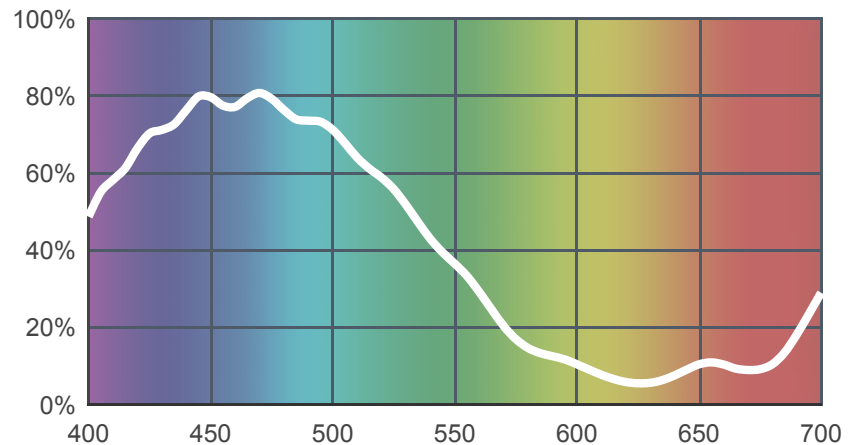

144 No Colour Blue

[View on leefilters.com](#) / [Find a Dealer](#)

A clean blue with hints of green.
Good for moonlight and
sidelight.

	Source C 6774K	Tungsten 3200K
Transmission Y	32.4%	28.3%
x	0.183	0.237
y	0.228	0.348
Absorption	0.49	0.55

Light transmitted (Y%)
for each colour
wavelength (nm)

Dimming Source Preview

Created by **Henrik Hambro** as a part of The Designer Series.

Rolls:

- **1" Core** 7.62m x 1.22m (25' x 48")
- **2" Core** 7.62m x 1.22m (25' x 48")
- **Quick Roll** Length 7.62m (25') x any width between 2.5cm - 1.17m (1" x 48")

Sheets:

- **Full Sheet** 1.22m x 0.53m (48" x 21")
USA: Full Sheets by special order only.
- **Half Sheet** 0.61m x 0.53m (24" x 21")

Pre-Cut Packs:

- **Original Pack**

LEE Filters