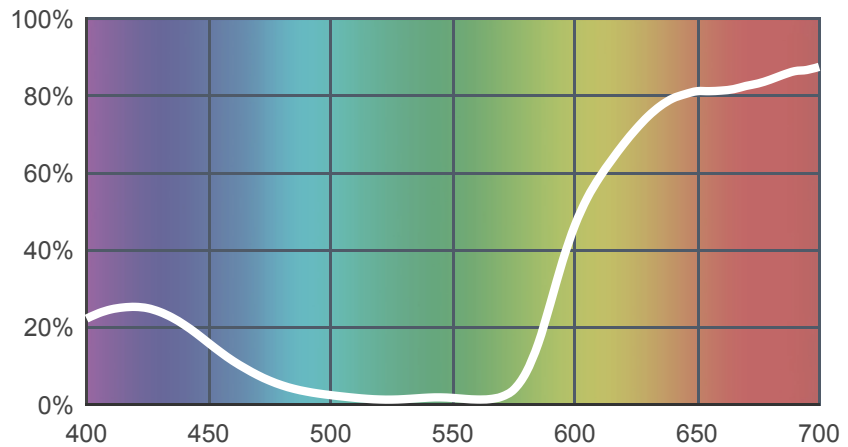

148 Bright Rose

[View on leefilters.com](#) / [Find a Dealer](#)

Great for fire effects and musicals.

	Source C 6774K	Tungsten 3200K
Transmission Y	14.4%	21.1%
x	0.482	0.617
y	0.238	0.302
Absorption	0.84	0.68

Light transmitted (Y%)
for each colour
wavelength (nm)

Dimming Source Preview

Created by **Henrik Hambro** as a part of The Designer Series.

Rolls:

- **1" Core** 7.62m x 1.22m (25' x 48")
- **2" Core** 7.62m x 1.22m (25' x 48")
- **Quick Roll** Length 7.62m (25') x any width between 2.5cm - 1.17m (1" x 48")

Sheets:

- **Full Sheet** 1.22m x 0.53m (48" x 21")
USA: Full Sheets by special order only.
- **Half Sheet** 0.61m x 0.53m (24" x 21")

Pre-Cut Packs:

- Not available in a pack

LEE Filters