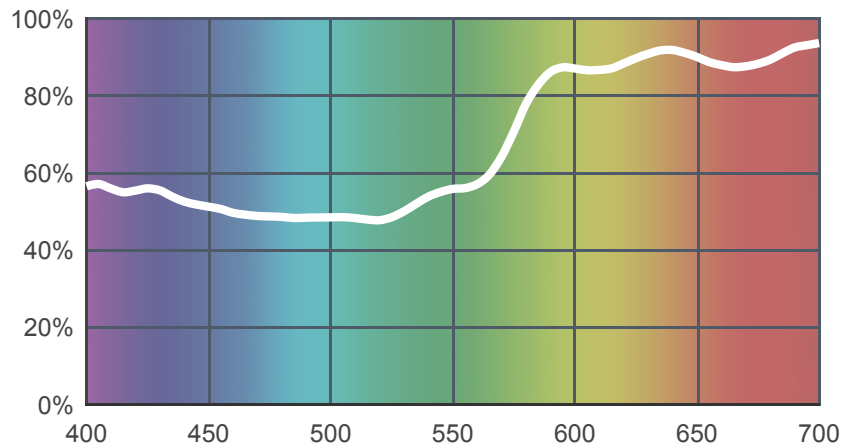

151 Gold Tint

[View on leefilters.com](http://leefilters.com) / [Find a Dealer](#)

A pleasing effect for theatrical lighting.

	Source C 6774K	Tungsten 3200K
Transmission Y	69.4%	69%
x	0.361	0.48
y	0.321	0.392
Absorption	0.16	0.16

Light transmitted (Y%)
for each colour
wavelength (nm)

Dimming Source Preview

Rolls:

- **1" Core** 7.62m x 1.22m (25' x 48")
- **2" Core** 7.62m x 1.22m (25' x 48")
- **Quick Roll** Length 7.62m (25') x any width between 2.5cm - 1.17m (1" x 48")

Sheets:

- **Full Sheet** 1.22m x 0.53m (48" x 21")
USA: Full Sheets by special order only.
- **Half Sheet** 0.61m x 0.53m (24" x 21")

Pre-Cut Packs:

- Not available in a pack