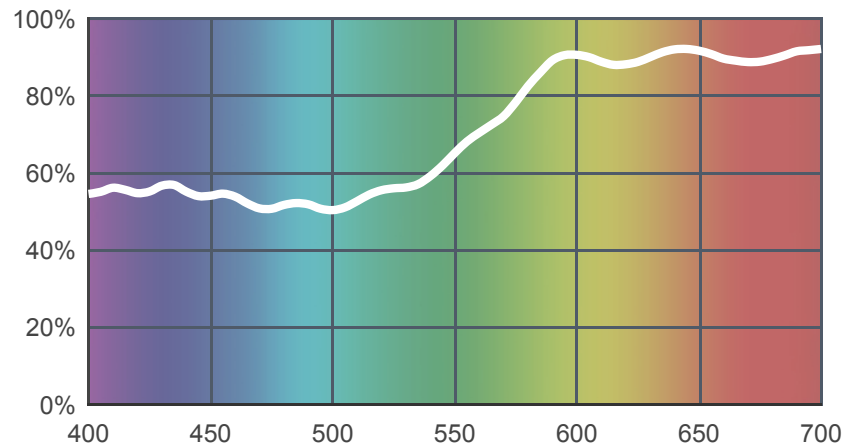

152 Pale Gold

[View on leefilters.com](#) / [Find a Dealer](#)

Used with interior lighting to enhance skin tones.

	Source C 6774K	Tungsten 3200K
Transmission Y	70.7%	74.2%
x	0.37	0.472
y	0.332	0.4
Absorption	0.15	0.13

Light transmitted (Y%)
for each colour
wavelength (nm)

Dimming Source Preview

Rolls:

- **1" Core** 7.62m x 1.22m (25' x 48")
- **2" Core** 7.62m x 1.22m (25' x 48")
- **Quick Roll** Length 7.62m (25') x any width between 2.5cm - 1.17m (1" x 48")

Sheets:

- **Full Sheet** 1.22m x 0.53m (48" x 21")
USA: Full Sheets by special order only.
- **Half Sheet** 0.61m x 0.53m (24" x 21")

Pre-Cut Packs:

- Not available in a pack

LEE Filters