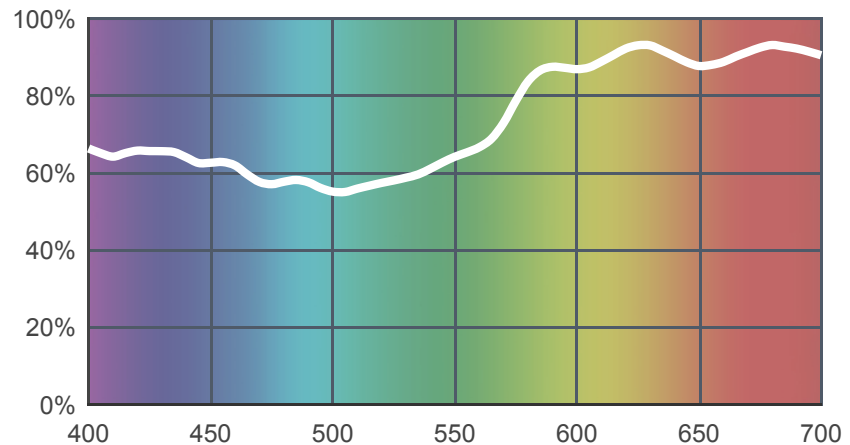

154 Pale Rose

[View on leefilters.com](#) / [Find a Dealer](#)

A pleasing effect for theatrical lighting. A good lamplight effect.

	Source C 6774K	Tungsten 3200K
Transmission Y	73.4%	73.1%
x	0.35	0.465
y	0.318	0.393
Absorption	0.13	0.14

Light transmitted (Y%)
for each colour
wavelength (nm)

Dimming Source Preview

Rolls:

- **1" Core** 7.62m x 1.22m (25' x 48")
- **2" Core** 7.62m x 1.22m (25' x 48")
- **Quick Roll** Length 7.62m (25') x any width between 2.5cm - 1.17m (1" x 48")

Sheets:

- **Full Sheet** 1.22m x 0.53m (48" x 21")
USA: Full Sheets by special order only.
- **Half Sheet** 0.61m x 0.53m (24" x 21")

Pre-Cut Packs:

- **Light Tint Pack**

LEE Filters