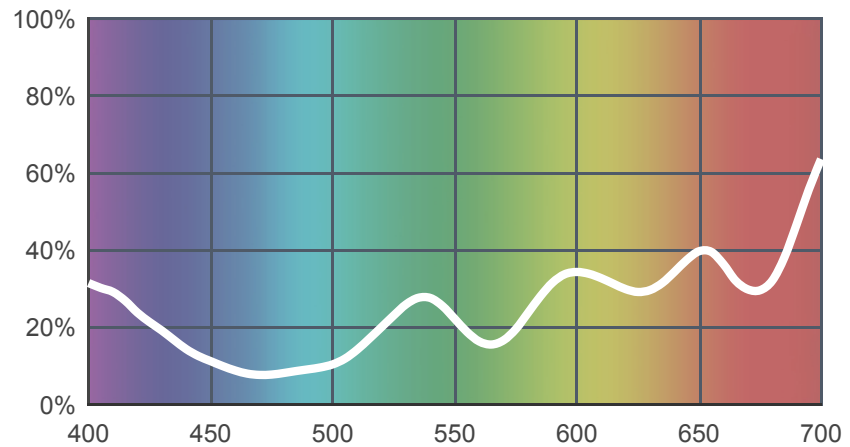

156 Chocolate

[View on leefilters.com](#) / [Find a Dealer](#)

Warms light and reduces the intensity.

	Source C 6774K	Tungsten 3200K
Transmission Y	26.4%	24.7%
x	0.38	0.497
y	0.363	0.412
Absorption	0.58	0.61

Light transmitted (Y%)
for each colour
wavelength (nm)

Dimming Source Preview

Rolls:

- **1" Core** 7.62m x 1.22m (25' x 48")
- **2" Core** 7.62m x 1.22m (25' x 48")
- **Quick Roll** Length 7.62m (25') x any width between 2.5cm - 1.17m (1" x 48")

Sheets:

- **Full Sheet** 1.22m x 0.53m (48" x 21")
USA: Full Sheets by special order only.
- **Half Sheet** 0.61m x 0.53m (24" x 21")

Pre-Cut Packs:

- Not available in a pack

LEE Filters