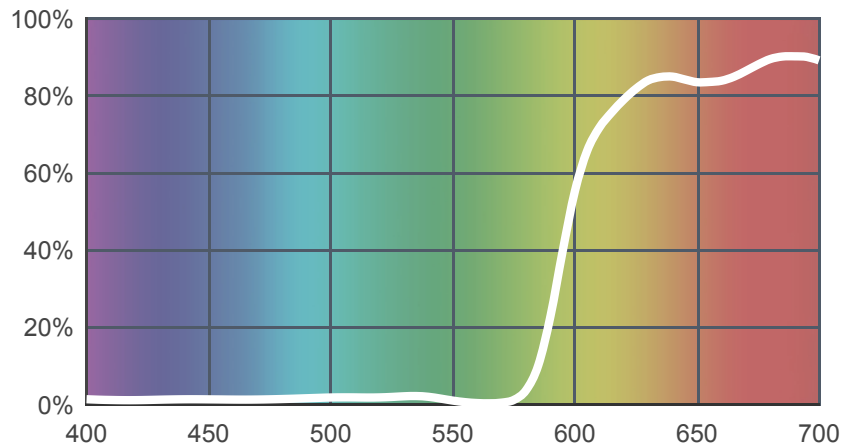

164 Flame Red

[View on leefilters.com](#) / [Find a Dealer](#)

Great for fire effects.

	Source C 6774K	Tungsten 3200K
Transmission Y	18%	23.2%
x	0.659	0.663
y	0.302	0.327
Absorption	0.74	0.63

Light transmitted (Y%)
for each colour
wavelength (nm)

Dimming Source Preview

Rolls:

- **1" Core** 7.62m x 1.22m (25' x 48")
- **2" Core** 7.62m x 1.22m (25' x 48")
- **Quick Roll** Length 7.62m (25') x any width between 2.5cm - 1.17m (1" x 48")

Sheets:

- **Full Sheet** 1.22m x 0.53m (48" x 21")
USA: Full Sheets by special order only.
- **Half Sheet** 0.61m x 0.53m (24" x 21")