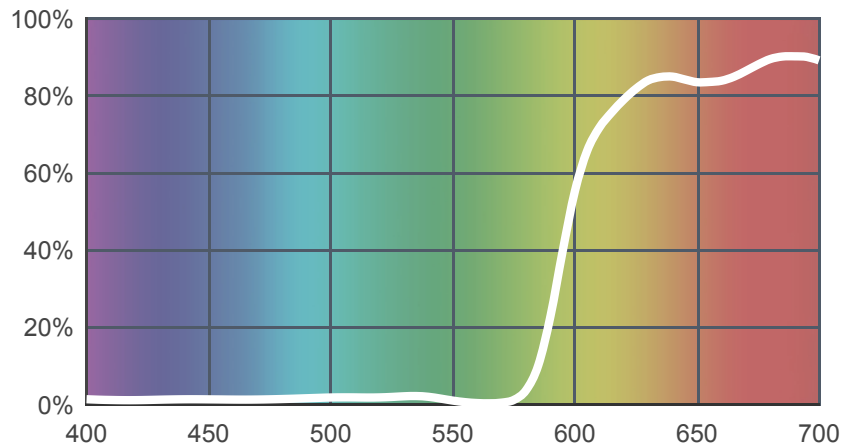

# 164 Flame Red

[View on leefilters.com](#) / [Find a Dealer](#)

Great for fire effects.

	Source C 6774K	Tungsten 3200K
Transmission Y	18%	23.2%
x	0.659	0.663
y	0.302	0.327
Absorption	0.74	0.63

Light transmitted (Y%)  
for each colour  
wavelength (nm)

### Rolls:

- **1" Core** 7.62m x 1.22m (25' x 48")
- **2" Core** 7.62m x 1.22m (25' x 48")
- **Quick Roll** Length 7.62m (25') x any width between 2.5cm - 1.17m (1" x 48")

### Sheets:

- **Full Sheet** 1.22m x 0.53m (48" x 21")  
USA: Full Sheets by special order only.
- **Half Sheet** 0.61m x 0.53m (24" x 21")