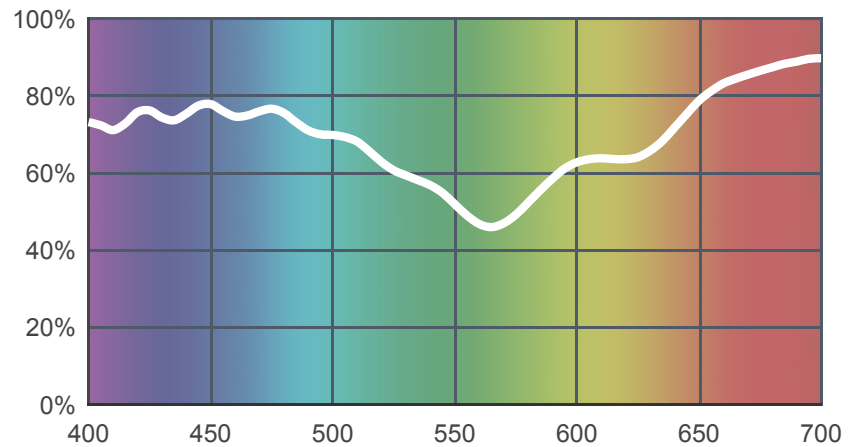

# 169 Lilac Tint

[View on leefilters.com](#) / [Find a Dealer](#)

A pale lavender. Good for almost white light with a cool tint.

	Source C 6774K	Tungsten 3200K
Transmission Y	59.5%	57.4%
x	0.294	0.418
y	0.281	0.372
Absorption	0.23	0.24

Light transmitted (Y%)  
for each colour  
wavelength (nm)

Dimming Source Preview

## Rolls:

- **1" Core** 7.62m x 1.22m (25' x 48")
- **2" Core** 7.62m x 1.22m (25' x 48")
- **Quick Roll** Length 7.62m (25') x any width between 2.5cm - 1.17m (1" x 48")

## Sheets:

- **Full Sheet** 1.22m x 0.53m (48" x 21")  
USA: Full Sheets by special order only.
- **Half Sheet** 0.61m x 0.53m (24" x 21")