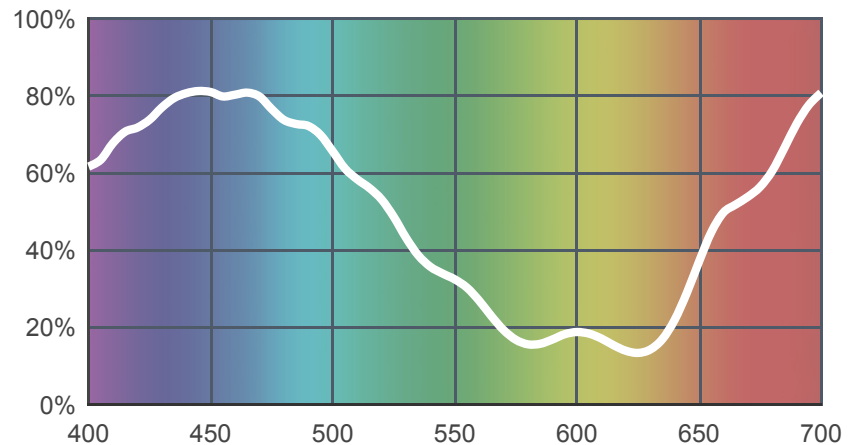

174 Dark Steel Blue

[View on leefilters.com](#) / [Find a Dealer](#)

Great for set lighting. Creates good moonlight shadows.

	Source C 6774K	Tungsten 3200K
Transmission Y	30%	30.3%
x	0.204	0.302
y	0.205	0.33
Absorption	0.52	0.52

Light transmitted (Y%)
for each colour
wavelength (nm)

Dimming Source Preview

Created by **Henrik Hambro** as a part of The Designer Series.

Rolls:

- **1" Core** 7.62m x 1.22m (25' x 48")
- **2" Core** 7.62m x 1.22m (25' x 48")
- **Quick Roll** Length 7.62m (25') x any width between 2.5cm - 1.17m (1" x 48")

Sheets:

- **Full Sheet** 1.22m x 0.53m (48" x 21")
USA: Full Sheets by special order only.
- **Half Sheet** 0.61m x 0.53m (24" x 21")

Pre-Cut Packs:

- **Tint Pack**
- **Complementary Pack**

LEE Filters