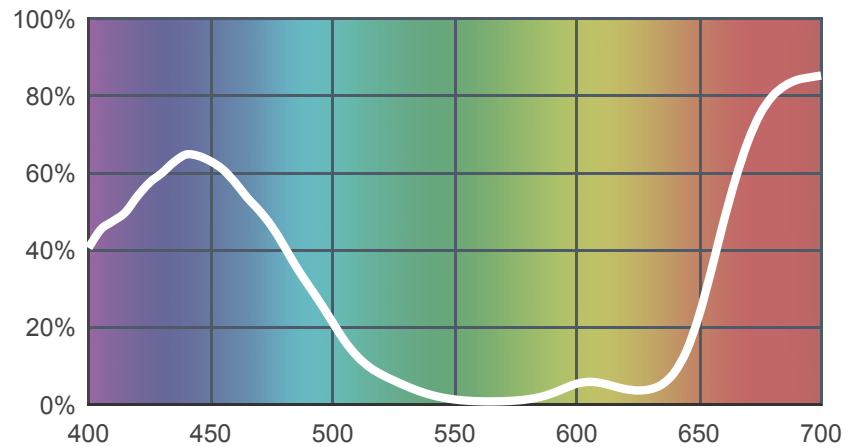

180 Dark Lavender

[View on leefilters.com](#) / [Find a Dealer](#)

A pleasing effect for theatrical lighting and backlighting.

	Source C 6774K	Tungsten 3200K
Transmission Y	6.6%	6.9%
x	0.191	0.283
y	0.072	0.164
Absorption	1.18	1.16

Light transmitted (Y%)
for each colour
wavelength (nm)

Dimming Source Preview

Rolls:

- **1" Core** 7.62m x 1.22m (25' x 48")
- **2" Core** 7.62m x 1.22m (25' x 48")
- **Quick Roll** Length 7.62m (25') x any width between 2.5cm - 1.17m (1" x 48")

Sheets:

- **Full Sheet** 1.22m x 0.53m (48" x 21")
USA: Full Sheets by special order only.
- **Half Sheet** 0.61m x 0.53m (24" x 21")

Pre-Cut Packs:

- **Original Pack**
- **DJ Pack 2**

LEE Filters