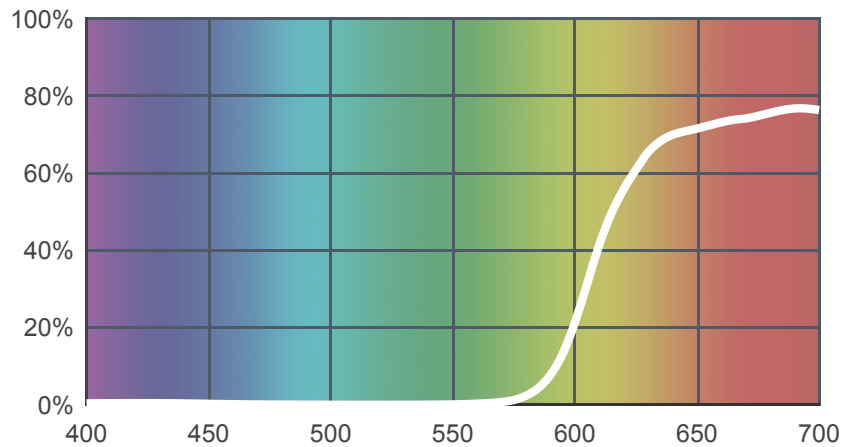

182 Light Red

[View on leefilters.com](#) / [Find a Dealer](#)

Good for theatre and television effect lighting as well as cycloramas.

	Source C 6774K	Tungsten 3200K
Transmission Y	11%	15%
x	0.67	0.686
y	0.313	0.311
Absorption	0.96	0.82

Light transmitted (Y%)
for each colour
wavelength (nm)

Dimming Source Preview

100% Power 3200K

50% Power 2700K

30% Power 2000K

Rolls:

- **1" Core** 7.62m x 1.22m (25' x 48")
- **2" Core** 7.62m x 1.22m (25' x 48")
- **Quick Roll** Length 7.62m (25') x any width between 2.5cm - 1.17m (1" x 48")

Sheets:

- **Full Sheet** 1.22m x 0.53m (48" x 21")
USA: Full Sheets by special order only.
- **Half Sheet** 0.61m x 0.53m (24" x 21")

Pre-Cut Packs:

- **Saturates Pack**