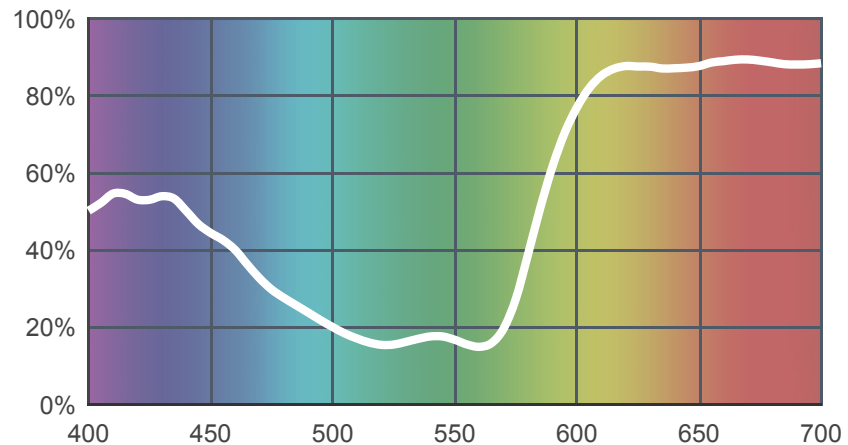

192 Flesh Pink

[View on leefilters.com](#) / [Find a Dealer](#)

Good for musical and pantomime key lighting.

	Source C 6774K	Tungsten 3200K
Transmission Y	34.9%	41.4%
x	0.41	0.527
y	0.237	0.331
Absorption	0.46	0.38

Light transmitted (Y%)
for each colour
wavelength (nm)

Dimming Source Preview

Created by **Henrik Hambro** as a part of The Designer Series.

Rolls:

- **1" Core** 7.62m x 1.22m (25' x 48")
- **2" Core** 7.62m x 1.22m (25' x 48")
- **Quick Roll** Length 7.62m (25') x any width between 2.5cm - 1.17m (1" x 48")

Sheets:

- **Full Sheet** 1.22m x 0.53m (48" x 21")
USA: Full Sheets by special order only.
- **Half Sheet** 0.61m x 0.53m (24" x 21")

Pre-Cut Packs:

- **Original Pack**

LEE Filters