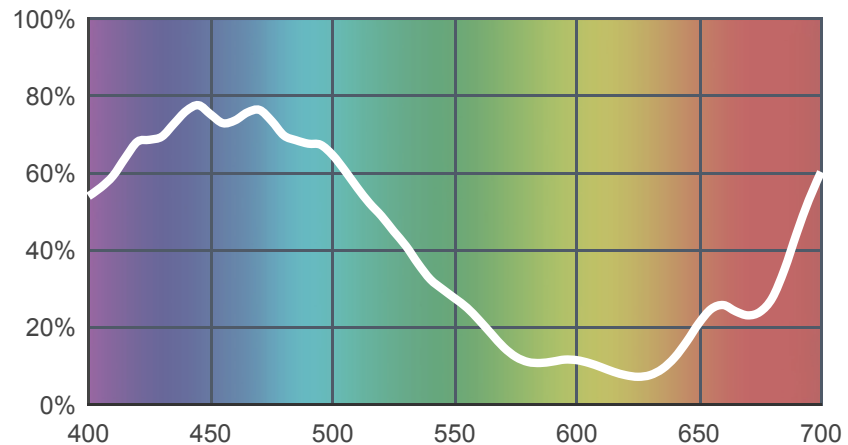

196 True Blue

[View on leefilters.com](#) / [Find a Dealer](#)

Great for moonlight effect.

	Source C 6774K	Tungsten 3200K
Transmission Y	26.6%	23.9%
x	0.175	0.255
y	0.197	0.319
Absorption	0.58	0.62

Light transmitted (Y%)
for each colour
wavelength (nm)

Dimming Source Preview

Rolls:

- **1" Core** 7.62m x 1.22m (25' x 48")
- **2" Core** 7.62m x 1.22m (25' x 48")
- **Quick Roll** Length 7.62m (25') x any width between 2.5cm - 1.17m (1" x 48")

Sheets:

- **Full Sheet** 1.22m x 0.53m (48" x 21")
USA: Full Sheets by special order only.
- **Half Sheet** 0.61m x 0.53m (24" x 21")