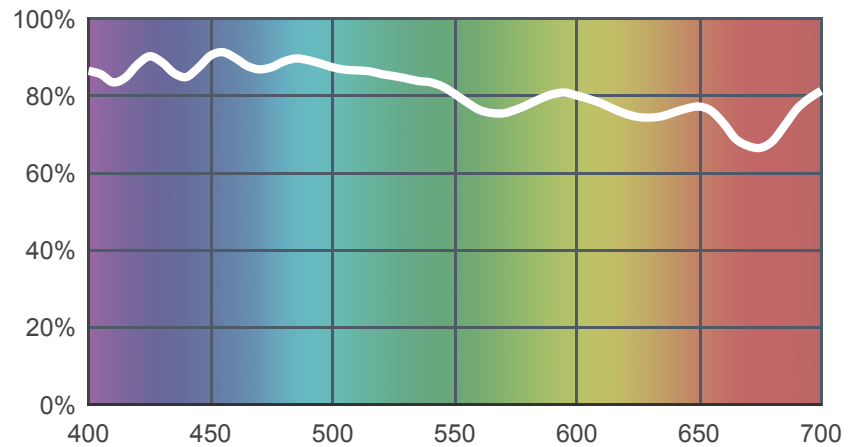

# 218 Eighth CTB

[View on leefilters.com](#) / [Find a Dealer](#)

Converts tungsten (3200K) to daylight (3400K).

Mired Shift	-18
-------------	-----

	Source C 6774K	Tungsten 3200K
Transmission Y	81.3%	80.2%
x	0.299	0.411
y	0.307	0.395
Absorption	0.09	0.1

Light transmitted (Y%)  
for each colour  
wavelength (nm)

### Rolls:

- **1" Core** 7.62m x 1.22m (25' x 48")
- **2" Core** 7.62m x 1.22m (25' x 48")
- **Quick Roll** Length 7.62m (25') x any width between 2.5cm - 1.17m (1" x 48")

### Sheets:

- **Full Sheet** 1.22m x 0.53m (48" x 21")  
USA: Full Sheets by special order only.
- **Half Sheet** 0.61m x 0.53m (24" x 21")