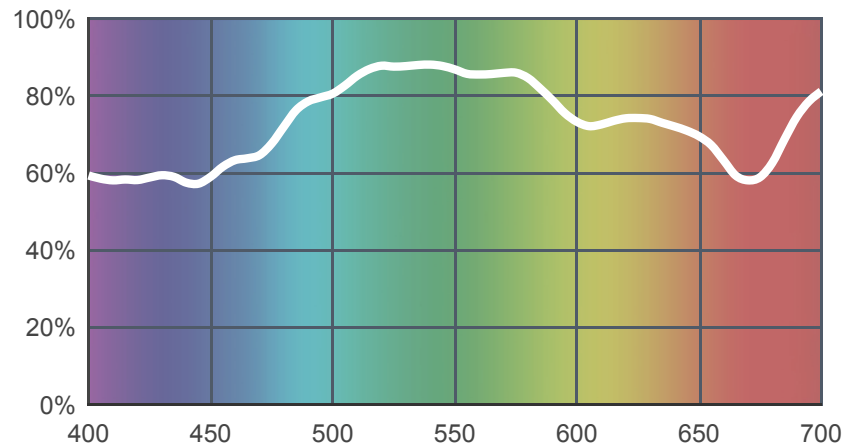

245 Half Plus Green

[View on leefilters.com](http://leefilters.com) / [Find a Dealer](#)

Used on daylight and tungsten light sources to provide green cast when used in conjunction with discharge lighting. Approximately equivalent to CC15 green camera filter.

	Source C 6774K	Tungsten 3200K
Transmission Y	81.7%	81.6%
x	0.319	0.423
y	0.355	0.425
Absorption	0.09	0.09

Light transmitted (Y%)
for each colour
wavelength (nm)

Dimming Source Preview

Rolls:

- **1" Core** 7.62m x 1.22m (25' x 48")
- **2" Core** 7.62m x 1.22m (25' x 48")
- **Quick Roll** Length 7.62m (25') x any width between 2.5cm - 1.17m (1" x 48")

Sheets:

- **Full Sheet** 1.22m x 0.53m (48" x 21")
USA: Full Sheets by special order only.
- **Half Sheet** 0.61m x 0.53m (24" x 21")

Pre-Cut Packs:

- **Master Location Pack**
- **Arc Correction Pack**