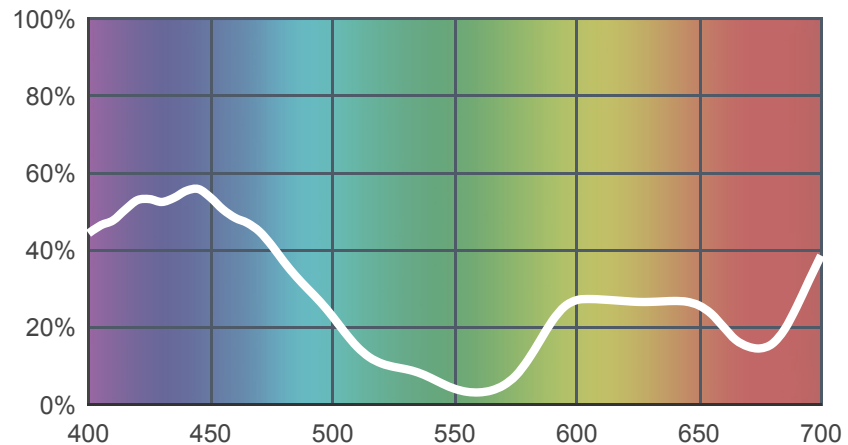

# 345 Fuchsia Pink

[View on leefilters.com](#) / [Find a Dealer](#)

Good for musicals, pantomimes and sultry scenes.

	Source C 6774K	Tungsten 3200K
Transmission Y	15.5%	15.2%
x	0.252	0.395
y	0.156	0.255
Absorption	0.81	0.82

Light transmitted (Y%)  
for each colour  
wavelength (nm)

Dimming Source Preview

Created by **Chris Ellis** as a part of The Designer Series.

## Rolls:

- **1" Core** 7.62m x 1.22m (25' x 48")
- **2" Core** 7.62m x 1.22m (25' x 48")
- **Quick Roll** Length 7.62m (25') x any width between 2.5cm - 1.17m (1" x 48")

## Sheets:

- **Full Sheet** 1.22m x 0.53m (48" x 21")  
USA: Full Sheets by special order only.
- **Half Sheet** 0.61m x 0.53m (24" x 21")