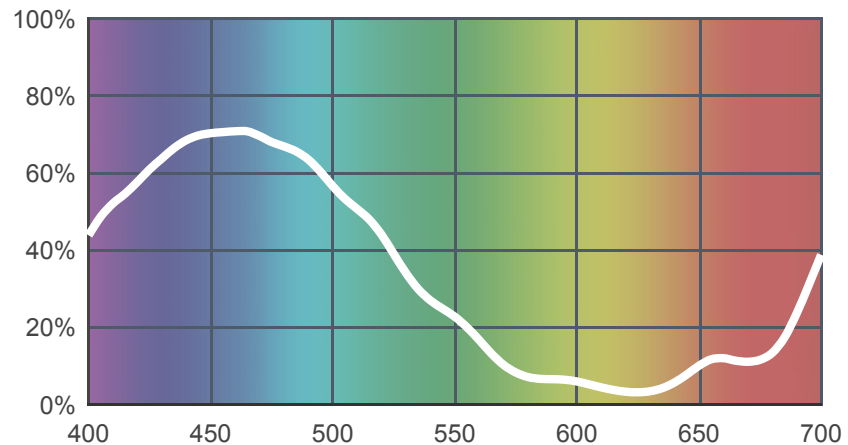

352 Glacier Blue

[View on leefilters.com](#) / [Find a Dealer](#)

A cold blue, good for cool atmospheric mood setting.

	Source C 6774K	Tungsten 3200K
Transmission Y	23.4%	18.8%
x	0.171	0.217
y	0.19	0.304
Absorption	0.63	0.73

Light transmitted (Y%)
for each colour
wavelength (nm)

Dimming Source Preview