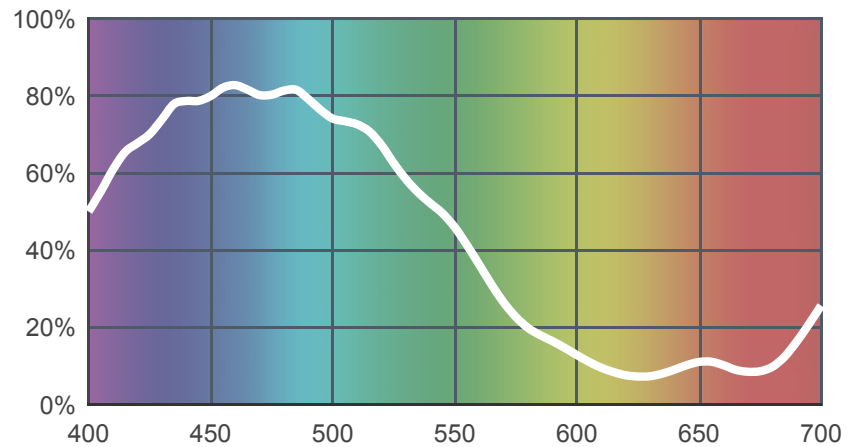

353 Lighter Blue

[View on leefilters.com](#) / [Find a Dealer](#)

Good for daylight effects.

	Source C 6774K	Tungsten 3200K
Transmission Y	41%	34.5%
x	0.193	0.25
y	0.246	0.366
Absorption	0.39	0.46

Light transmitted (Y%)
for each colour
wavelength (nm)

Dimming Source Preview

Rolls:

- **1" Core** 7.62m x 1.22m (25' x 48")
- **2" Core** 7.62m x 1.22m (25' x 48")
- **Quick Roll** Length 7.62m (25') x any width between 2.5cm - 1.17m (1" x 48")

Sheets:

- **Full Sheet** 1.22m x 0.53m (48" x 21")
USA: Full Sheets by special order only.
- **Half Sheet** 0.61m x 0.53m (24" x 21")