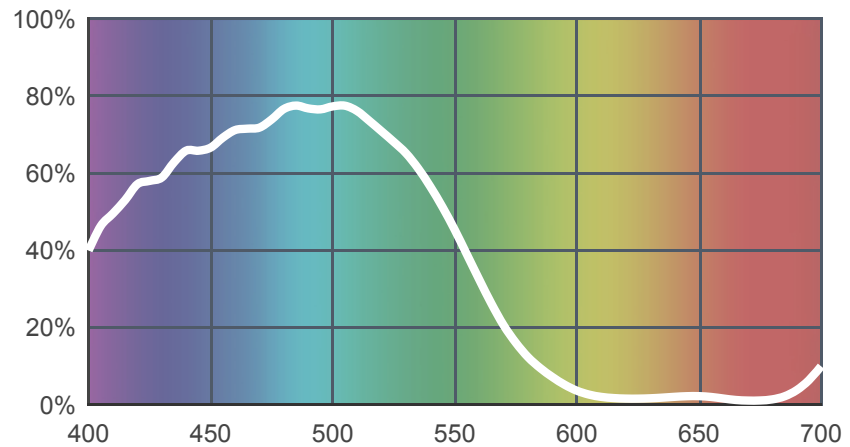

354 Special Steel Blue

[View on leefilters.com](http://leefilters.com) / [Find a Dealer](#)

A cooling blue-green wash for stage and set lighting.

	Source C 6774K	Tungsten 3200K
Transmission Y	39.2%	31.1%
x	0.173	0.208
y	0.265	0.398
Absorption	0.41	0.51

Light transmitted (Y%)
for each colour
wavelength (nm)

Dimming Source Preview

Rolls:

- **1" Core** 7.62m x 1.22m (25' x 48")
- **2" Core** 7.62m x 1.22m (25' x 48")
- **Quick Roll** Length 7.62m (25') x any width between 2.5cm - 1.17m (1" x 48")

Sheets:

- **Full Sheet** 1.22m x 0.53m (48" x 21")
USA: Full Sheets by special order only.
- **Half Sheet** 0.61m x 0.53m (24" x 21")

Pre-Cut Packs:

- Not available in a pack

LEE Filters