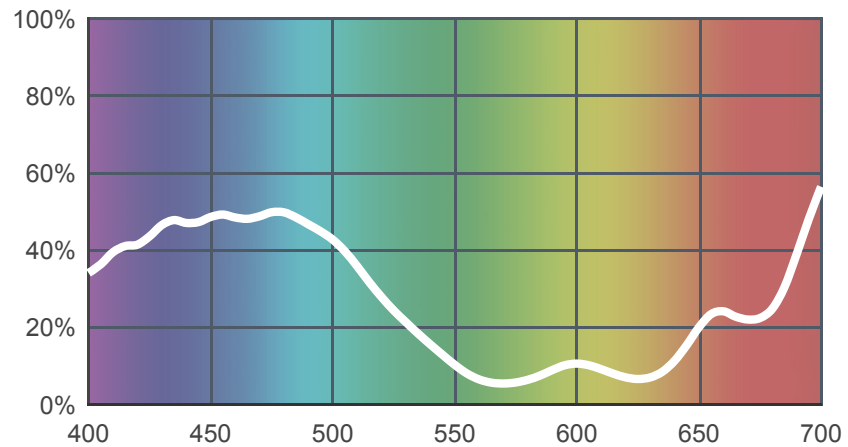

366 Cornflower

[View on leefilters.com](#) / [Find a Dealer](#)

Great for pale moonlight and seasonal mood lighting.

	Source C 6774K	Tungsten 3200K
Transmission Y	17.7%	14.4%
x	0.193	0.28
y	0.19	0.292
Absorption	0.75	0.84

Light transmitted (Y%)
for each colour
wavelength (nm)

Dimming Source Preview

Rolls:

- **1" Core** 7.62m x 1.22m (25' x 48")
- **2" Core** 7.62m x 1.22m (25' x 48")
- **Quick Roll** Length 7.62m (25') x any width between 2.5cm - 1.17m (1" x 48")

Sheets:

- **Full Sheet** 1.22m x 0.53m (48" x 21")
USA: Full Sheets by special order only.
- **Half Sheet** 0.61m x 0.53m (24" x 21")

Pre-Cut Packs:

- Not available in a pack

LEE Filters