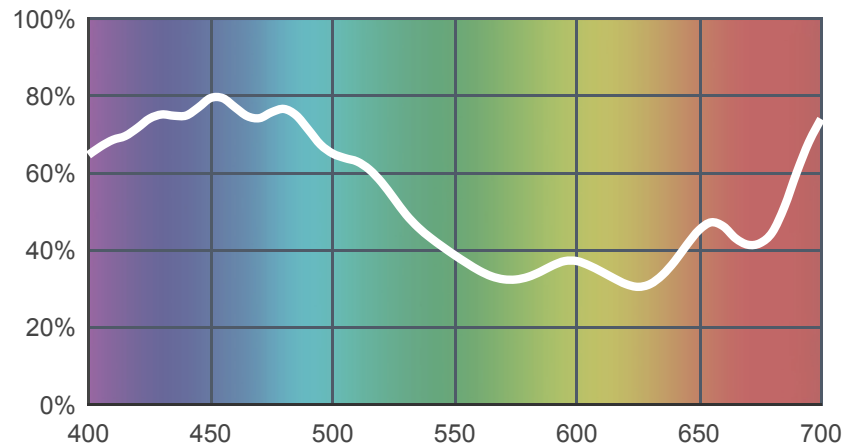

501 New Colour Blue (Robertson Blue)

[View on leefilters.com](#) / [Find a Dealer](#)

An alternative to the CTB series with warmer tones and a lesser green cast for face and key light.

	Source C 6774K	Tungsten 3200K
Transmission Y	43.4%	40.6%
x	0.246	0.357
y	0.249	0.356
Absorption	0.36	0.39

Light transmitted (Y%)
for each colour
wavelength (nm)

Dimming Source Preview

Created by **Mike Robertson** as a part of The Designer Series.

Rolls:

- **1" Core** 7.62m x 1.22m (25' x 48")
- **2" Core** 7.62m x 1.22m (25' x 48")
- **Quick Roll** Length 7.62m (25') x any width between 2.5cm - 1.17m (1" x 48")

Sheets:

- **Full Sheet** 1.22m x 0.53m (48" x 21")
USA: Full Sheets by special order only.
- **Half Sheet** 0.61m x 0.53m (24" x 21")

Pre-Cut Packs:

- Not available in a pack