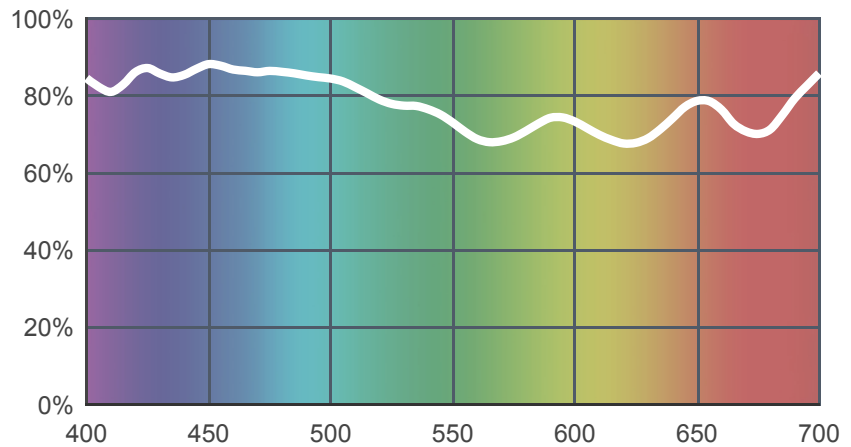

503 Quarter New Colour Blue

[View on leefilters.com](#) / [Find a Dealer](#)

The lightest correction in the NCB series.

	Source C 6774K	Tungsten 3200K
Transmission Y	74.5%	73.5%
x	0.293	0.408
y	0.299	0.39
Absorption	0.13	0.13

Light transmitted (Y%)
for each colour
wavelength (nm)

Dimming Source Preview

Created by **Mike Robertson** as a part of The Designer Series.

Rolls:

- **1" Core** 7.62m x 1.22m (25' x 48")
- **2" Core** 7.62m x 1.22m (25' x 48")
- **Quick Roll** Length 7.62m (25') x any width between 2.5cm - 1.17m (1" x 48")

Sheets:

- **Full Sheet** 1.22m x 0.53m (48" x 21")
USA: Full Sheets by special order only.
- **Half Sheet** 0.61m x 0.53m (24" x 21")

Pre-Cut Packs:

- Not available in a pack