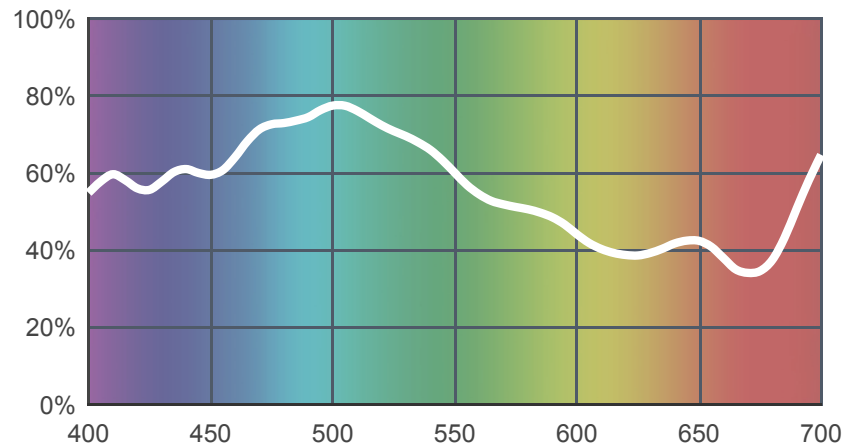

# 504 Waterfront Green

[View on leefilters.com](http://leefilters.com) / [Find a Dealer](#)

Designed for period key light and modern urban horizons.

	Source C 6774K	Tungsten 3200K
Transmission Y	58.2%	55.2%
x	0.271	0.375
y	0.317	0.41
Absorption	0.24	0.26

Light transmitted (Y%)  
for each colour  
wavelength (nm)

Dimming Source Preview

Created by **Mike Robertson** as a part of The Designer Series.

## Rolls:

- **1" Core** 7.62m x 1.22m (25' x 48")
- **2" Core** 7.62m x 1.22m (25' x 48")
- **Quick Roll** Length 7.62m (25') x any width between 2.5cm - 1.17m (1" x 48")

## Sheets:

- **Full Sheet** 1.22m x 0.53m (48" x 21")  
USA: Full Sheets by special order only.
- **Half Sheet** 0.61m x 0.53m (24" x 21")