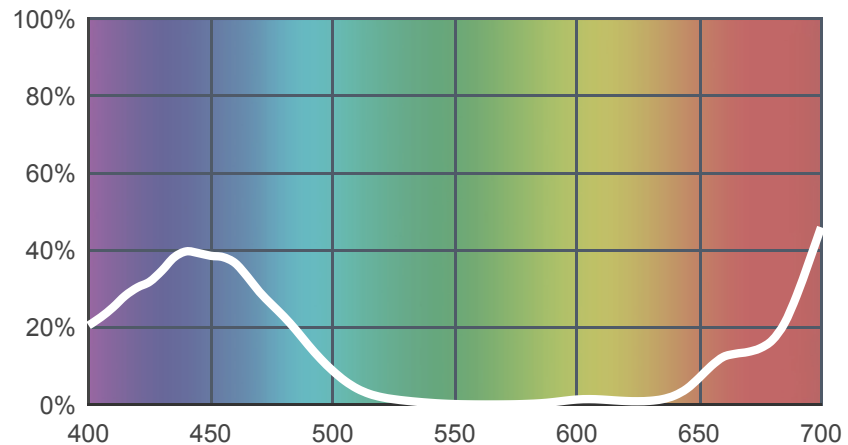

508 Midnight Maya

[View on leefilters.com](#) / [Find a Dealer](#)

A rich, sultry blue. Like Congo Blue, but allowing greater light transmission so more maintenance friendly - fewer gel changes.

	Source C 6774K	Tungsten 3200K
Transmission Y	3%	2.1%
x	0.164	0.217
y	0.061	0.106
Absorption	1.53	1.68

Light transmitted (Y%)
for each colour
wavelength (nm)

Dimming Source Preview

Created by **Tanya Burns** as a part of The Designer Series.

Rolls:

- **1" Core** 7.62m x 1.22m (25' x 48")
- **2" Core** 7.62m x 1.22m (25' x 48")
- **Quick Roll** Length 7.62m (25') x any width between 2.5cm - 1.17m (1" x 48")

Sheets:

- **Full Sheet** 1.22m x 0.53m (48" x 21")
USA: Full Sheets by special order only.
- **Half Sheet** 0.61m x 0.53m (24" x 21")

Pre-Cut Packs:

- Not available in a pack